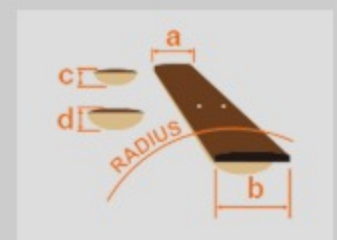

### SPEC

<b>body shape</b>	3/4 size Classical body
<b>bracing</b>	Fan bracing
<b>top</b>	Spruce top
<b>back &amp; sides</b>	Agathis back & Agathis sides
<b>neck</b>	Mahogany
<b>fretboard</b>	Nandu Wood
<b>soundhole rosette</b>	Classical water decal rosette
<b>tuning machine</b>	Chrome Classical tuners
<b>number of frets</b>	18
<b>strings</b>	Nylon strings
<b>finish top</b>	Gloss
<b>finish back and sides</b>	Gloss
<b>finish neck back</b>	Gloss

### NECK DIMENSIONS

<b>Scale :</b>	580mm
<b>a : Width</b>	45.5mm at NUT
<b>b : Width</b>	55.5mm at 14F
<b>c : Thickness</b>	21mm at 1F
<b>d : Thickness</b>	22mm at 7F
<b>Radius :</b>	Flat

### BODY DIMENSIONS

<b>a : Length</b>	17 1/4"
<b>b : Width</b>	13 1/4"
<b>c : Max Depth</b>	3 1/2"