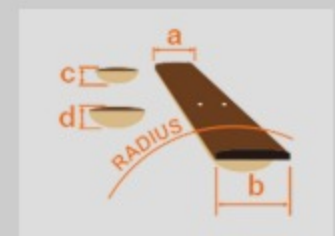

GA2

AM : Amber High Gloss

COLOR VARIATION :

SHARE :  

SPEC

SPEC

body shape	3/4 size Classical body
top	Spruce top
back & sides	Meranti back & Meranti sides
neck	GA / Nyatoh neck
fretboard	Nandu Wood fretboard
bridge	Maple
soundhole rosette	Classical water decal
tuning machine	Chrome Classical tuners
nut material	Plastic
number of frets	18
saddle material	Plastic
string gauge	.0285/.033/.041/.030/.036/.044
string space	11.6mm
factory tuning	1E,2B,3G,4D,5A,6E

NECK DIMENSIONS

Scale :	580mm
a : Width	44.5mm at NUT
b : Width	55.6mm at 14F
c : Thickness	21mm at 1F
d : Thickness	22mm at 7F
Radius :	Flat

BODY DIMENSIONS

a : Length	17 1/4"
b : Width	13 1/4"
c : Max Depth	3 1/2"