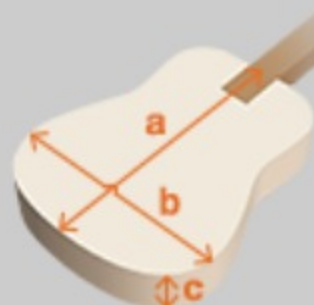

GA2

AM : Amber High Gloss

COLOR VARIATION :

SHARE :  

SPEC

SPEC

body shape	3/4 size Classical body
top	Spruce top
back & sides	Meranti back & Meranti sides
neck	GA / Nyatoh neck
fretboard	Nandu Wood fretboard
bridge	Maple
soundhole rosette	Classical water decal
tuning machine	Chrome Classical tuners
nut material	Plastic
number of frets	18
saddle material	Plastic
string gauge	.0285/.033/.041/.030/.036/.044
string space	11.6mm
factory tuning	1E,2B,3G,4D,5A,6E

NECK DIMENSIONS

Scale :	580mm
a : Width	44.5mm at NUT
b : Width	55.6mm at 14F
c : Thickness	21mm at 1F
d : Thickness	22mm at 7F
Radius :	Flat

BODY DIMENSIONS

a : Length	17 1/4"
b : Width	13 1/4"
c : Max Depth	3 1/2"