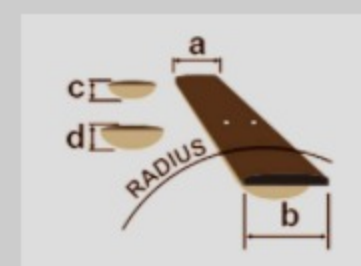

### SPEC

body shape	Thinline Cutaway Classical body
bracing	Fan bracing
top	Spruce top
back & sides	Sapele back & Sapele sides
neck	Nyatoh
fretboard	Walnut fretboard
bridge	Walnut bridge
body binding	Black
soundhole rosette	Classical Mosaic Design rosette
tuning machine	Chrome Classical tuners
number of frets	21
strings	Nylon strings
pickup	Ibanez Under Saddle pickup
preamp	Ibanez AEQ210T preamp w/Onboard tuner
output jack	Balanced XLR & 1/4" outputs
battery	9V Battery
finish top	Gloss
finish back and sides	Gloss
finish neck back	Gloss

### NECK DIMENSIONS

Scale :	648mm
a : Width	46mm at NUT
b : Width	58mm at 14F
c : Thickness	21mm at 1F
d : Thickness	23mm at 7F
Radius :	FLAT

DESCRIPTION +

### BODY DIMENSIONS

a : Length	19 1/4"
b : Width	14"
c : Max Depth	2 3/4"

DESCRIPTION +