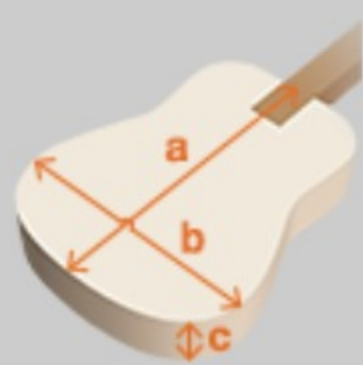

### SPEC

body shape	Thinline Cutaway Classical body
bracing	Fan bracing
top	Spruce top
back & sides	Sapele back & Sapele sides
neck	Nyatoh
fretboard	Walnut fretboard
bridge	Walnut bridge
body binding	Black
soundhole rosette	Classical Mosaic Design rosette
tuning machine	Chrome Classical tuners
number of frets	21
strings	Nylon strings
pickup	Ibanez Under Saddle pickup
preamp	Ibanez AEQ210T preamp w/Onboard tuner
output jack	Balanced XLR & 1/4" outputs
battery	9V Battery
finish top	Gloss
finish back and sides	Gloss
finish neck back	Gloss

### NECK DIMENSIONS

Scale :	648mm
a : Width	46mm at NUT
b : Width	58mm at 14F
c : Thickness	21mm at 1F
d : Thickness	23mm at 7F
Radius :	FLAT

DESCRIPTION +

### BODY DIMENSIONS

a : Length	19 1/4"
b : Width	14"
c : Max Depth	2 3/4"

DESCRIPTION +