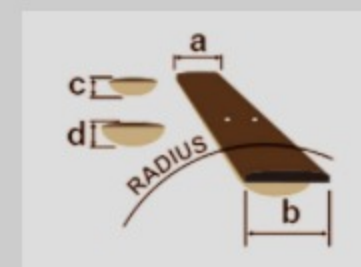

GA34STCE

COLOR VARIATION : 

NT : Natural High Gloss

SHARE :  

SPEC

SPECS

body shape	Thinline Cutaway Classical body
top	Solid Spruce top
back & sides	Ovangkol back & Ovangkol sides
neck	GA / Okoume neck
fretboard	Purpleheart fretboard
bridge	Purpleheart bridge
soundhole rosette	Classical Mosaic Design
tuning machine	Gold Classical tuners
nut material	Plastic
number of frets	21
saddle material	Plastic
strings	Ibanez ICLS6NT
string gauge	.0280/.0322/.0403/.029/.035/.043
string space	11.6mm
factory tuning	1E,2B,3G,4D,5A,6E
pickup	Ibanez Undersaddle
preamp	Ibanez AEQ210T preamp w/Onboard tuner
output jack	Balanced XLR & 1/4" outputs

NECK DIMENSIONS

Scale :	650mm
a : Width	46mm at NUT
b : Width	58mm at 14F
c : Thickness	21mm at 1F
d : Thickness	23mm at 7F
Radius :	Flat

DESCRIPTION +

BODY DIMENSIONS

a : Length	19 3/8"
b : Width	14 3/4"
c : Max Depth	2 7/8"