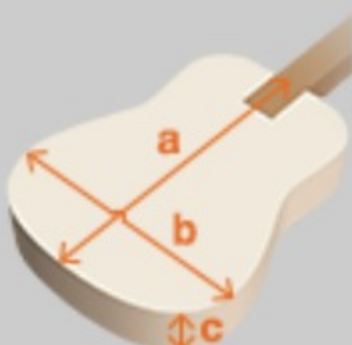

GA34STCE

COLOR VARIATION : 

NT : Natural High Gloss

SHARE :  

SPEC

SPECS

body shape	Thinline Cutaway Classical body
top	Solid Spruce top
back & sides	Ovangkol back & Ovangkol sides
neck	GA / Okoume neck
fretboard	Purpleheart fretboard
bridge	Purpleheart bridge
soundhole rosette	Classical Mosaic Design
tuning machine	Gold Classical tuners
nut material	Plastic
number of frets	21
saddle material	Plastic
strings	Ibanez ICLS6NT
string gauge	.0280/.0322/.0403/.029/.035/.043
string space	11.6mm
factory tuning	1E,2B,3G,4D,5A,6E
pickup	Ibanez Undersaddle
preamp	Ibanez AEQ210T preamp w/Onboard tuner
output jack	Balanced XLR & 1/4" outputs

NECK DIMENSIONS

Scale :	650mm
a : Width	46mm at NUT
b : Width	58mm at 14F
c : Thickness	21mm at 1F
d : Thickness	23mm at 7F
Radius :	Flat

DESCRIPTION +

BODY DIMENSIONS

a : Length	19 3/8"
b : Width	14 3/4"
c : Max Depth	2 7/8"

DESCRIPTION +

PREAMP

DESCRIPTION +