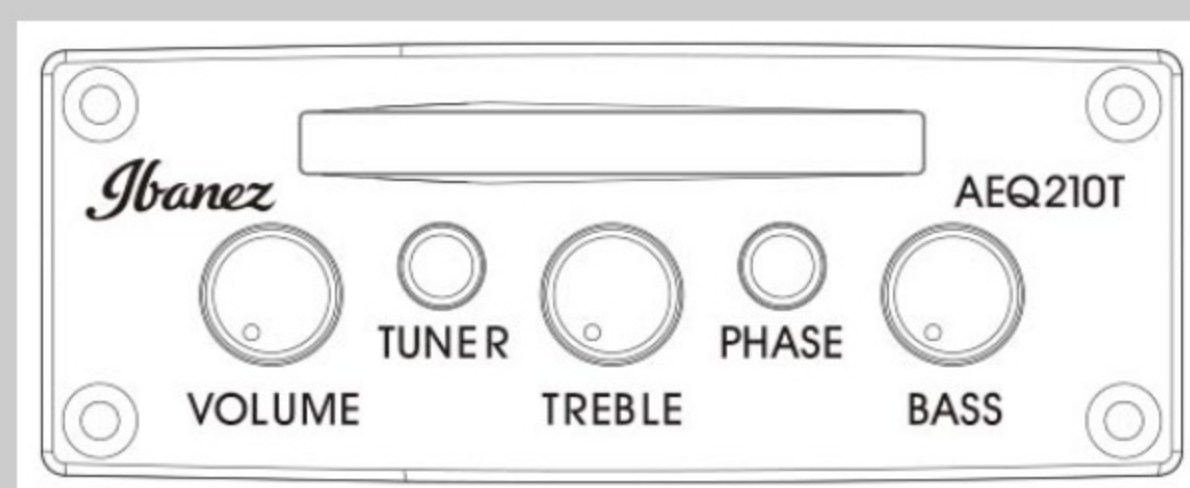

GA34STCE

COLOR VARIATION :

NT : Natural High Gloss

SHARE :

SPEC

SPECS

body shape	Thinline Cutaway Classical body
top	Solid Spruce top
back & sides	Ovangkol back & Ovangkol sides
neck	GA / Okoume neck
fretboard	Purpleheart fretboard
bridge	Purpleheart bridge
soundhole rosette	Classical Mosaic Design
tuning machine	Gold Classical tuners
nut material	Plastic
number of frets	21
saddle material	Plastic
strings	Ibanez ICLS6NT
string gauge	.0280/.0322/.0403/.029/.035/.043
string space	11.6mm
factory tuning	1E,2B,3G,4D,5A,6E
pickup	Ibanez Undersaddle
preamp	Ibanez AEQ210T preamp w/Onboard tuner
output jack	Balanced XLR & 1/4" outputs

NECK DIMENSIONS

Scale :	650mm
a : Width	46mm at NUT
b : Width	58mm at 14F
c : Thickness	21mm at 1F
d : Thickness	23mm at 7F
Radius :	Flat

DESCRIPTION +

BODY DIMENSIONS

a : Length	19 3/8"
b : Width	14 3/4"
c : Max Depth	2 7/8"

DESCRIPTION +

PREAMP

DESCRIPTION +