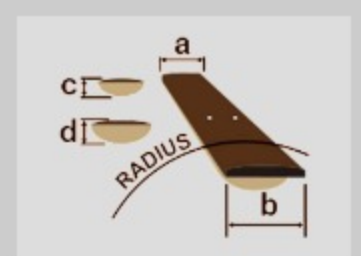

GA34STCE

COLOR VARIATION :

NT : Natural High Gloss

SHARE : [f](#) [t](#)

SPEC

SPECS

body shape	Thinline Cutaway Classical body
top	Solid Spruce top
back & sides	Ovangkol back & Ovangkol sides
neck	GA / Okoume neck
fretboard	Purpleheart fretboard
bridge	Purpleheart bridge
soundhole rosette	Classical Mosaic Design
tuning machine	Gold Classical tuners
number of frets	21
strings	Ibanez ICLS6NT
string gauge	.0280/.0322/.0403/.029/.035/.043
string space	11.6mm
factory tuning	1E,2B,3G,4D,5A,6E
pickup	Ibanez Undersaddle
preamp	Ibanez AEQ210T preamp w/Onboard tuner
output jack	Balanced XLR & 1/4" outputs

NECK DIMENSIONS

Scale :	650mm
a : Width	46mm at NUT
b : Width	58mm at 14F
c : Thickness	21mm at 1F
d : Thickness	23mm at 7F
Radius :	Flat

DESCRIPTION +

BODY DIMENSIONS

a : Length	19 3/8"
b : Width	14 3/4"
c : Max Depth	2 7/8"