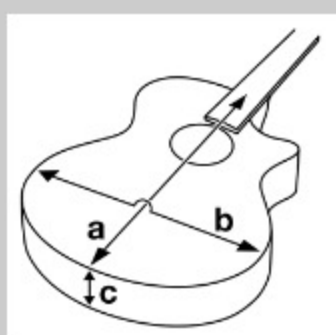

GA34STCE

COLOR VARIATION :

NT : Natural High Gloss

SHARE : [f](#) [t](#)

SPEC

SPECS

body shape	Thinline Cutaway Classical body
top	Solid Spruce top
back & sides	Ovangkol back & Ovangkol sides
neck	GA / Okoume neck
fretboard	Purpleheart fretboard
bridge	Purpleheart bridge
soundhole rosette	Classical Mosaic Design
tuning machine	Gold Classical tuners
number of frets	21
strings	Ibanez ICLS6NT
string gauge	.0280/.0322/.0403/.029/.035/.043
string space	11.6mm
factory tuning	1E,2B,3G,4D,5A,6E
pickup	Ibanez Undersaddle
preamp	Ibanez AEQ210T preamp w/Onboard tuner
output jack	Balanced XLR & 1/4" outputs

NECK DIMENSIONS

Scale :	650mm
a : Width	46mm at NUT
b : Width	58mm at 14F
c : Thickness	21mm at 1F
d : Thickness	23mm at 7F
Radius :	Flat

DESCRIPTION +

BODY DIMENSIONS

a : Length	19 3/8"
b : Width	14 3/4"
c : Max Depth	2 7/8"