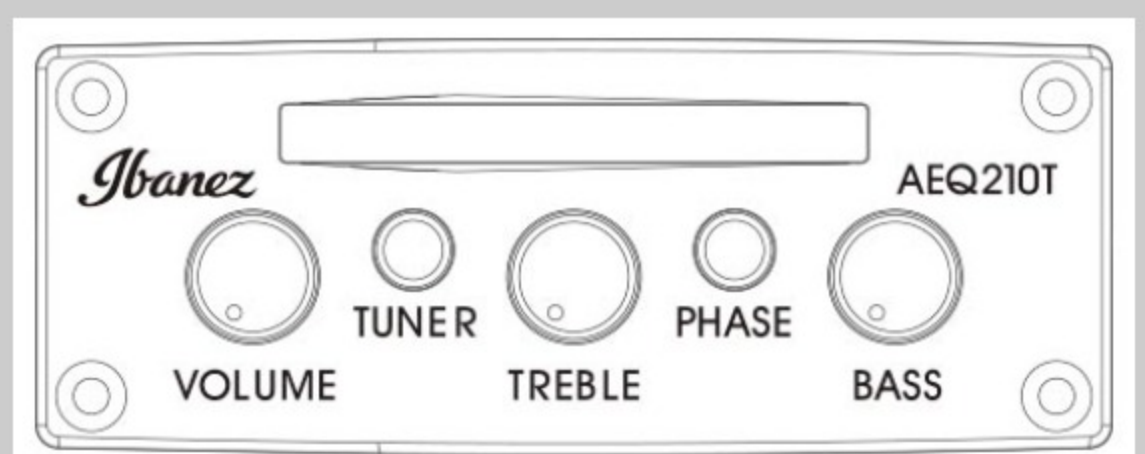

GA34STCE

COLOR VARIATION :

NT : Natural High Gloss

SHARE : [f](#) [t](#)

SPEC

SPECS

body shape	Thinline Cutaway Classical body
top	Solid Spruce top
back & sides	Ovangkol back & Ovangkol sides
neck	GA / Okoume neck
fretboard	Purpleheart fretboard
bridge	Purpleheart bridge
soundhole rosette	Classical Mosaic Design
tuning machine	Gold Classical tuners
number of frets	21
strings	Ibanez ICLS6NT
string gauge	.0280/.0322/.0403/.029/.035/.043
string space	11.6mm
factory tuning	1E,2B,3G,4D,5A,6E
pickup	Ibanez Undersaddle
preamp	Ibanez AEQ210T preamp w/Onboard tuner
output jack	Balanced XLR & 1/4" outputs

NECK DIMENSIONS

Scale :	650mm
a : Width	46mm at NUT
b : Width	58mm at 14F
c : Thickness	21mm at 1F
d : Thickness	23mm at 7F
Radius :	Flat

DESCRIPTION +

BODY DIMENSIONS

a : Length	19 3/8"
b : Width	14 3/4"
c : Max Depth	2 7/8"

DESCRIPTION +

PREAMP

DESCRIPTION

+