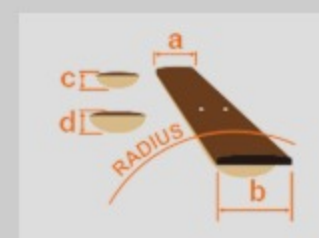

GA35TCE

DVS : Dark Violin Sunburst High Gloss

COLOR VARIATION :

SHARE :  

SPEC

SPEC

body shape	Thinline Cutaway Classical body
bracing	Fan bracing
top	Spruce top
back & sides	Sapele back & Sapele sides
neck	Mahogany
fretboard	Rosewood
bridge	Rosewood
body binding	Black
back strip inlay	Multi
soundhole rosette	Classical Mosaic Design rosette
tuning machine	Gold Classical tuners w/Black knobs
number of frets	21
strings	Ibanez ICLS6NT strings
pickup	Ibanez Under Saddle Pickup
preamp	Ibanez AEQ210T preamp w/Onboard tuner
output jack	Balanced XLR & 1/4" outputs
battery	9V Battery
finish top	Gloss
finish back and sides	Gloss
finish neck back	Satin

NECK DIMENSIONS

Scale :	648mm
a : Width	46mm at NUT
b : Width	58mm at 14F
c : Thickness	21mm at 1F
d : Thickness	23mm at 7F
Radius :	Flat

BODY DIMENSIONS

a : Length	19 1/4"
b : Width	14 "
c : Max Depth	2 3/4"