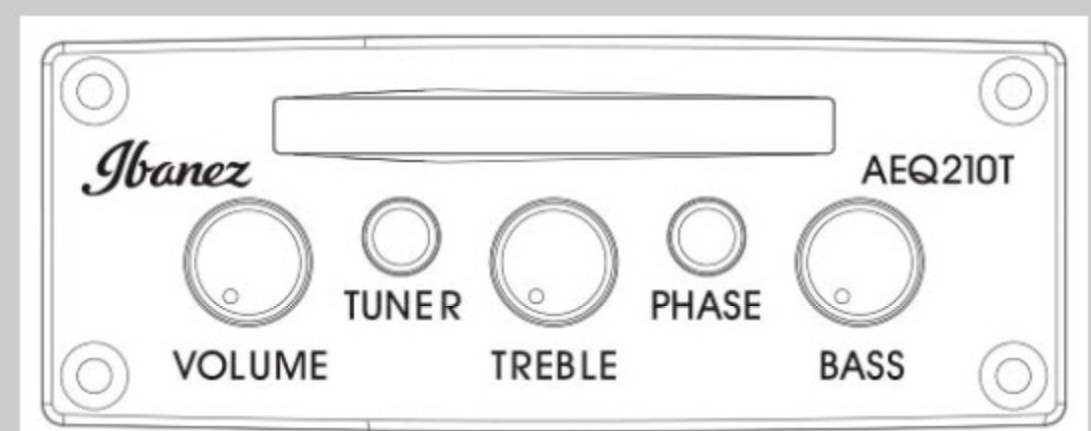

PREAMP

OTHERS

Recommended Case	GA50C