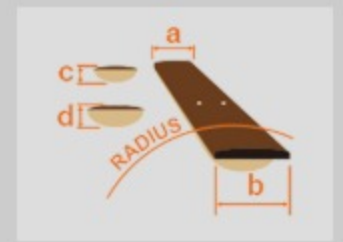

GA35TCE

DVS : Dark Violin Sunburst High Gloss

COLOR VARIATION :

SHARE :  

SPEC

SPEC

body shape	Thinline Cutaway Classical body
top	Spruce top
back & sides	Sapele back & Sapele sides
neck	GA / Nyatoh neck
fretboard	Laurel fretboard
bridge	Laurel bridge
inlay	Abalone off-set dot
soundhole rosette	Classical Mosaic Design
tuning machine	Gold Classical tuners
nut material	Plastic
number of frets	21
saddle material	Plastic
strings	Ibanez ICLS6NT
string gauge	.0280/.0322/.0403/.029/.035/.043
string space	11.6mm
factory tuning	1E,2B,3G,4D,5A,6E
pickup	Ibanez Undersaddle
preamp	Ibanez AEQ210T preamp w/Onboard tuner
output jack	Balanced XLR & 1/4" outputs

NECK DIMENSIONS

Scale :	648mm
a : Width	46mm at NUT
b : Width	58mm at 14F
c : Thickness	21mm at 1F
d : Thickness	23mm at 7F
Radius :	Flat

BODY DIMENSIONS

a : Length	19 1/4"
b : Width	14 3/4"
c : Max Depth	2 3/4"