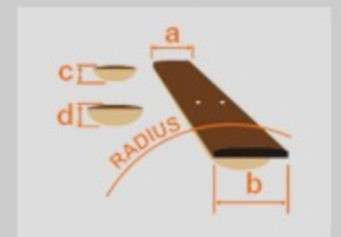

GA35TCE

DVS : Dark Violin Sunburst High Gloss

COLOR VARIATION :

SHARE :  

SPEC

SPEC

body shape	Thinline Cutaway Classical body
top	Spruce top
back & sides	Sapele back & Sapele sides
neck	GA / Nyatoh neck
fretboard	Walnut fretboard
bridge	Walnut
inlay	Abalone off-set dot inlay
soundhole rosette	Classical Mosaic Design
tuning machine	Gold Classical tuners w/Black knobs
nut material	Plastic
number of frets	21
saddle material	Plastic
strings	Ibanez ICLS6NT
string gauge	.0280/.0322/.0403/.029/.035/.043
string space	11.6mm
factory tuning	1E,2B,3G,4D,5A,6E
pickup	Ibanez Undersaddle
preamp	Ibanez AEQ210T preamp w/Onboard tuner
output jack	Balanced XLR & 1/4" outputs

NECK DIMENSIONS

Scale :	648mm
a : Width	46mm at NUT
b : Width	58mm at 14F
c : Thickness	21mm at 1F
d : Thickness	23mm at 7F
Radius :	Flat

BODY DIMENSIONS

a : Length	19 1/4"
b : Width	14 3/4"
c : Max Depth	2 3/4"