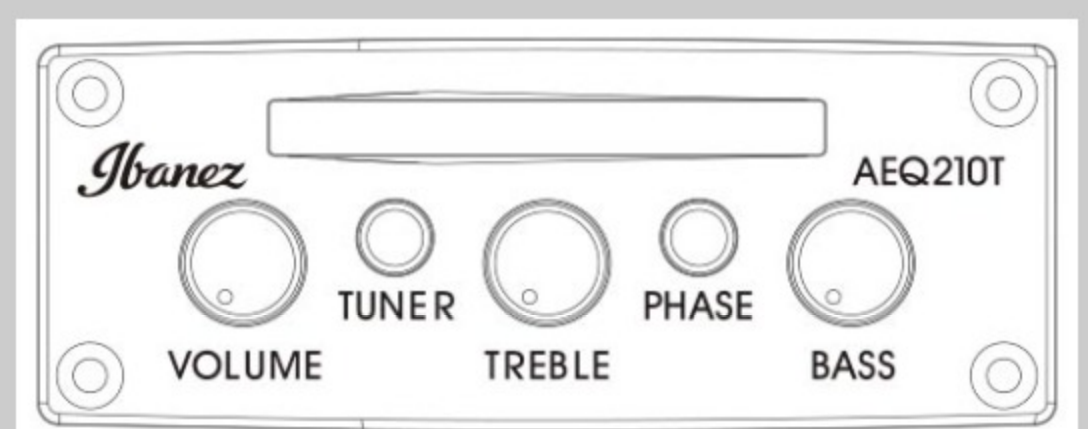

PREAMP

OTHERS

Recommended Case	AEG10C