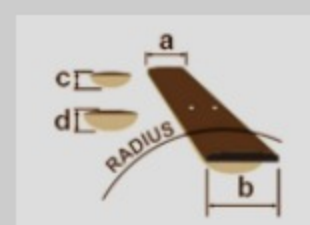

### SPECS

body shape	Thinline Cutaway Classical body
top	Spruce top
back & sides	Sapele back & Sapele sides
neck	GA / Nyatoh neck
fretboard	Walnut fretboard
bridge	Walnut bridge
inlay	Off-set abalone dot inlay
soundhole rosette	Classical Mosaic Design rosette
tuning machine	Gold Classical tuners w/Black knobs
number of frets	21
strings	Ibanez ICLS6NT
string gauge	.0280/.0322/.0403/.029/.035/.043
string space	11.6mm
factory tuning	1E,2B,3G,4D,5A,6E
pickup	Ibanez Undersaddle
preamp	Ibanez AEQ210T preamp w/Onboard tuner
output jack	Balanced XLR & 1/4" outputs

### NECK DIMENSIONS

Scale :	648mm
a : Width	46mm at NUT
b : Width	58mm at 14F
c : Thickness	21mm at 1F
d : Thickness	23mm at 7F
Radius :	Flat

DESCRIPTION +

### BODY DIMENSIONS

a : Length	19 3/8"
b : Width	14 3/4"
c : Max Depth	2 7/8"

DESCRIPTION +