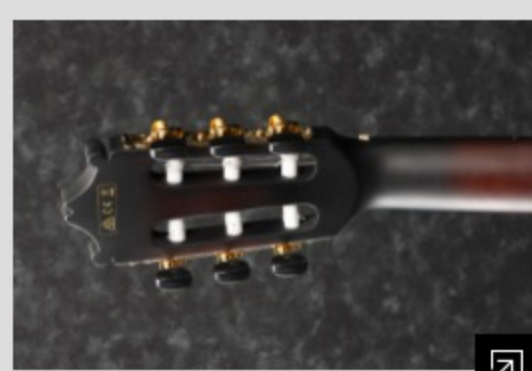

# GA35TCE

COLOR VARIATION : 

DVS : Dark Violin Sunburst High Gloss

SHARE :  

### SPECS

body shape	Thinline Cutaway Classical body
top	Spruce top
back & sides	Sapele back & Sapele sides
neck	GA / Nyatoh neck
fretboard	Walnut fretboard
bridge	Walnut bridge
inlay	Off-set abalone dot inlay
soundhole rosette	Classical Mosaic Design rosette
tuning machine	Gold Classical tuners w/Black knobs
number of frets	21
strings	Ibanez ICLS6NT
string gauge	.0280/.0322/.0403/.029/.035/.043
string space	11.6mm
factory tuning	1E,2B,3G,4D,5A,6E
pickup	Ibanez Undersaddle
preamp	Ibanez AEQ210T preamp w/Onboard tuner
output jack	Balanced XLR & 1/4" outputs

### BODY DIMENSIONS

a : Length	19 3/8"
b : Width	14 3/4"
c : Max Depth	2 7/8"

DESCRIPTION +