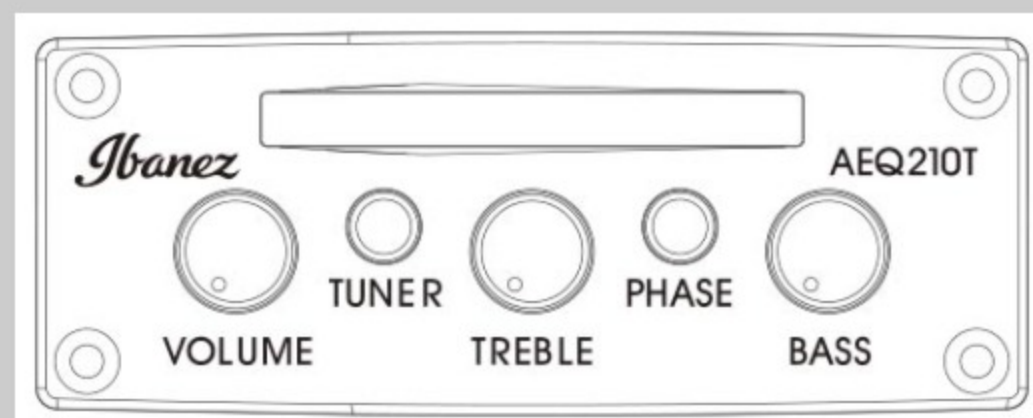

PREAMP

DESCRIPTION

+

OTHER FEATURES

Recommended Bag	ICB540-BK
14th fret joint	
Narrow 46mm width nut