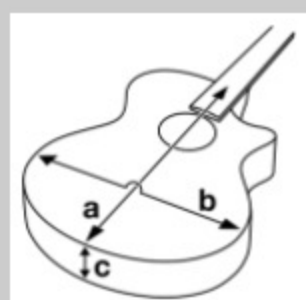

### SPECS

body shape	Thinline Cutaway Classical body
top	Spruce top
back & sides	Sapele back & Sapele sides
neck	GA / Nyatoh neck
fretboard	Walnut fretboard
bridge	Walnut bridge
inlay	Off-set abalone dot inlay
soundhole rosette	Classical Mosaic Design rosette
tuning machine	Gold Classical tuners w/Black knobs
number of frets	21
strings	Ibanez ICLS6NT
string gauge	.0280/.0322/.0403/.029/.035/.043
string space	11.6mm
factory tuning	1E,2B,3G,4D,5A,6E
pickup	Ibanez Undersaddle
preamp	Ibanez AEQ210T preamp w/Onboard tuner
output jack	Balanced XLR & 1/4" outputs

### NECK DIMENSIONS

Scale :	648mm
a : Width	46mm at NUT
b : Width	58mm at 14F
c : Thickness	21mm at 1F
d : Thickness	23mm at 7F
Radius :	Flat

DESCRIPTION +

### BODY DIMENSIONS

a : Length	19 3/8"
b : Width	14 3/4"
c : Max Depth	2 7/8"

DESCRIPTION +