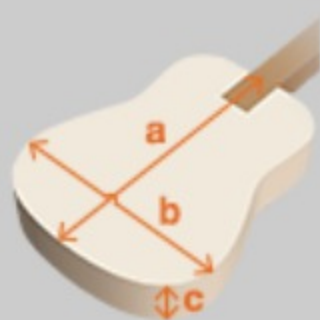

GA3ECE

AM : Amber High Gloss

COLOR VARIATION :

SHARE :  

SPEC

SPEC

body shape	Classical body
bracing	Fan bracing
top	Spruce top
back & sides	Agathis back & Agathis sides
neck	Mahogany
fretboard	Nandu Wood
soundhole rosette	Classical water decal rosette
tuning machine	Chrome Classical tuners
number of frets	19
strings	Nylon strings
pickup	Ibanez Under Saddle pickup
preamp	Ibanez AEQ-2T preamp w/Onboard tuner
output jack	1/4" output
battery	9V battery
finish top	Gloss
finish back and sides	Gloss
finish neck back	Gloss

NECK DIMENSIONS

Scale :	650mm
a : Width	52mm at NUT
b : Width	63.5mm at 14F
c : Thickness	22mm at 1F
d : Thickness	24mm at 7F
Radius :	Flat

BODY DIMENSIONS

a : Length	19 1/4"
b : Width	14 1/2"
c : Max Depth	4"