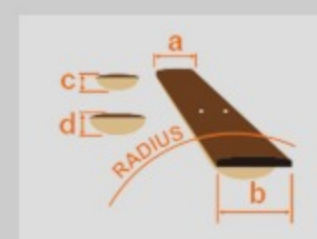

GA3ECE

AM : Amber High Gloss

COLOR VARIATION :

SHARE :  

SPEC

SPEC

body shape	Classical body
bracing	Fan bracing
top	Spruce top
back & sides	Agathis back & Agathis sides
neck	Mahogany
fretboard	Nandu Wood
soundhole rosette	Classical water decal rosette
tuning machine	Chrome Classical tuners
number of frets	19
strings	Nylon strings
pickup	Ibanez Under Saddle pickup
preamp	Ibanez AEQ-2T preamp w/Onboard tuner
output jack	1/4" output
battery	9V battery
finish top	Gloss
finish back and sides	Gloss
finish neck back	Gloss

NECK DIMENSIONS

Scale :	650mm
a : Width	52mm at NUT
b : Width	63.5mm at 14F
c : Thickness	22mm at 1F
d : Thickness	24mm at 7F
Radius :	Flat

BODY DIMENSIONS

a : Length	19 1/4"
b : Width	14 1/2"
c : Max Depth	4"