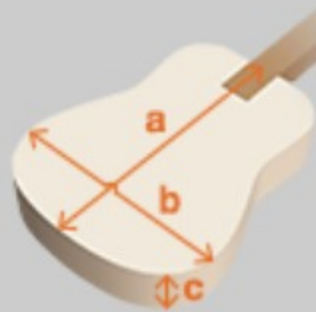

GA3ECE

AM : Amber High Gloss

COLOR VARIATION :

SHARE :  

SPEC

SPEC

body shape	Classical body
top	Spruce top
back & sides	Agathis back & Agathis sides
neck	GA / Nyatoh neck
fretboard	Nandu Wood fretboard
bridge	Maple bridge
soundhole rosette	Classical water decal
tuning machine	Chrome Classical tuners
nut material	Plastic
number of frets	19
saddle material	Plastic
strings	-
string gauge	.0285/.033/.041/.030/.036/.044
string space	11.6mm
factory tuning	1E,2B,3G,4D,5A,6E
pickup	Ibanez Undersaddle
preamp	Ibanez AEQ-2T preamp w/Onboard tuner
output jack	1/4" output

NECK DIMENSIONS

Scale :	650mm
a : Width	52mm at NUT
b : Width	63.5mm at 14F
c : Thickness	22mm at 1F
d : Thickness	24mm at 7F
Radius :	Flat

BODY DIMENSIONS

a : Length	19 1/8"
b : Width	14 3/4"
c : Max Depth	4"