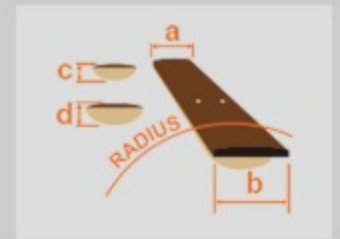

GA3ECE

AM : Amber High Gloss

COLOR VARIATION :

SHARE :  

SPEC

SPEC

body shape	Classical body
top	Spruce top
back & sides	Agathis back & Agathis sides
neck	GA / Nyatoh neck
fretboard	Nandu Wood fretboard
bridge	Maple bridge
soundhole rosette	Classical water decal
tuning machine	Chrome Classical tuners
nut material	Plastic
number of frets	19
saddle material	Plastic
strings	-
string gauge	.0285/.033/.041/.030/.036/.044
string space	11.6mm
factory tuning	1E,2B,3G,4D,5A,6E
pickup	Ibanez Undersaddle
preamp	Ibanez AEQ-2T preamp w/Onboard tuner
output jack	1/4" output

NECK DIMENSIONS

Scale :	650mm
a : Width	52mm at NUT
b : Width	63.5mm at 14F
c : Thickness	22mm at 1F
d : Thickness	24mm at 7F
Radius :	Flat

BODY DIMENSIONS

a : Length	19 1/8"
b : Width	14 3/4"
c : Max Depth	4"