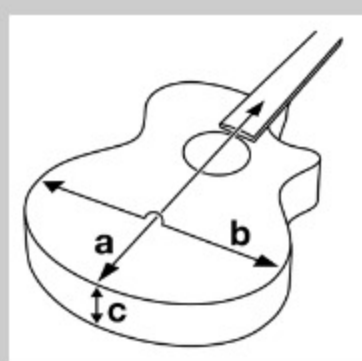

GA5MHTCE

COLOR VARIATION :

OPN : Open Pore Natural

SPEC

SPECS

body shape	Thinline Cutaway Classical body
top	Sapele top
back & sides	Sapele back & Sapele sides
neck	GA / Okoume neck
fretboard	Purpleheart
bridge	Purpleheart
soundhole rosette	Classical Mosaic Design rosette
tuning machine	Gold Classical tuners
number of frets	21
string gauge	.0285/.0325/.041/.030/.036/.044
string space	11.6mm
factory tuning	1E,2B,3G,4D,5A,6E
pickup	Ibanez Undersaddle pickup
preamp	Ibanez AEQ-2T preamp w/Onboard tuner
output jack	1/4" output
battery	9Vx1

NECK DIMENSIONS

Scale :	650mm/25.6"
a : Width	46mm at NUT
b : Width	58mm at 14F
c : Thickness	22mm at 1F
d : Thickness	24mm at 7F
Radius :	Flat

DESCRIPTION

BODY DIMENSIONS

a : Length	19 1/4"
b : Width	14 1/2"
c : Max Depth	3"

DESCRIPTION

PREAMP

DESCRIPTION

OTHER FEATURES

Recommended Bag	ICB540-BK
14F neck joint	
Narrower 46mm width nut	