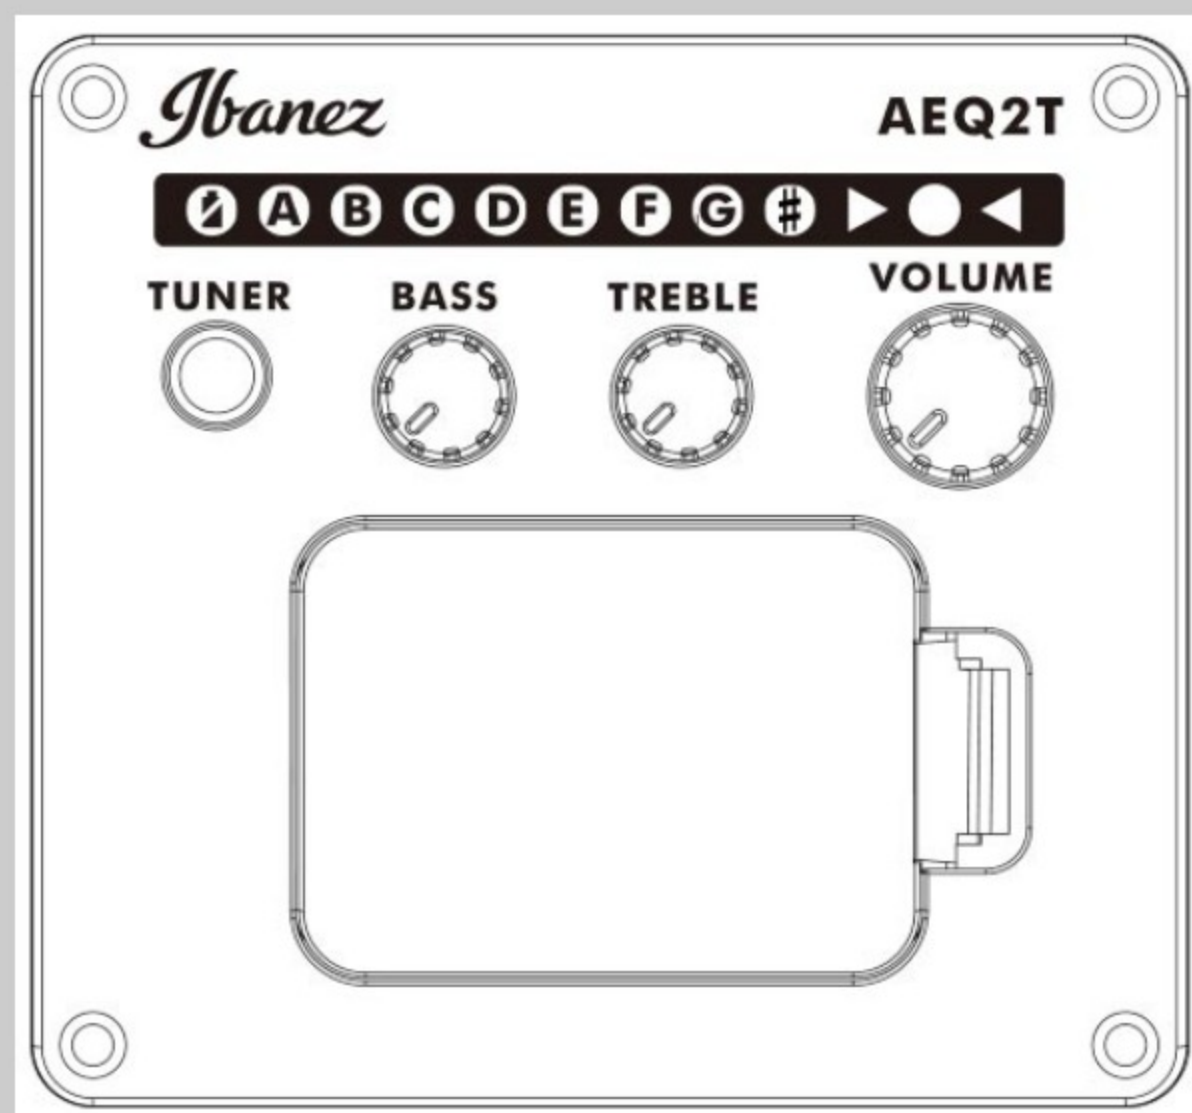

GA5MHTCE

COLOR VARIATION :

OPN : Open Pore Natural

SPEC

SPECS

body shape	Thinline Cutaway Classical body
top	Sapele top
back & sides	Sapele back & Sapele sides
neck	GA / Okoume neck
fretboard	Purpleheart
bridge	Purpleheart
soundhole rosette	Classical Mosaic Design rosette
tuning machine	Gold Classical tuners
number of frets	21
string gauge	.0285/.0325/.041/.030/.036/.044
string space	11.6mm
factory tuning	1E,2B,3G,4D,5A,6E
pickup	Ibanez Undersaddle pickup
preamp	Ibanez AEQ-2T preamp w/Onboard tuner
output jack	1/4" output
battery	9Vx1

NECK DIMENSIONS

Scale :	650mm/25.6"
a : Width	46mm at NUT
b : Width	58mm at 14F
c : Thickness	22mm at 1F
d : Thickness	24mm at 7F
Radius :	Flat

DESCRIPTION

BODY DIMENSIONS

a : Length	19 1/4"
b : Width	14 1/2"
c : Max Depth	3"

DESCRIPTION

PREAMP

DESCRIPTION

OTHER FEATURES

Recommended Bag	ICB540-BK
14F neck joint	
Narrower 46mm width nut	