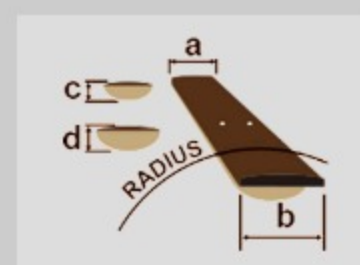

GA5MHTCE

COLOR VARIATION :

OPN : Open Pore Natural

SPEC

SPECS

body shape	Thinline Cutaway Classical body
top	Sapele top
back & sides	Sapele back & Sapele sides
neck	GA / Okoume neck
fretboard	Purpleheart
bridge	Purpleheart
soundhole rosette	Classical Mosaic Design rosette
tuning machine	Gold Classical tuners
number of frets	21
string gauge	.0285/.0325/.041/.030/.036/.044
string space	11.6mm
factory tuning	1E,2B,3G,4D,5A,6E
pickup	Ibanez Undersaddle pickup
preamp	Ibanez AEQ-2T preamp w/Onboard tuner
output jack	1/4" output
battery	9Vx1

NECK DIMENSIONS

Scale :	650mm/25.6"
a : Width	46mm at NUT
b : Width	58mm at 14F
c : Thickness	22mm at 1F
d : Thickness	24mm at 7F
Radius :	Flat

DESCRIPTION

BODY DIMENSIONS

a : Length	19 1/4"
b : Width	14 1/2"
c : Max Depth	3"

DESCRIPTION

PREAMP

DESCRIPTION

OTHER FEATURES

Recommended Bag	ICB540-BK
14F neck joint	
Narrower 46mm width nut	