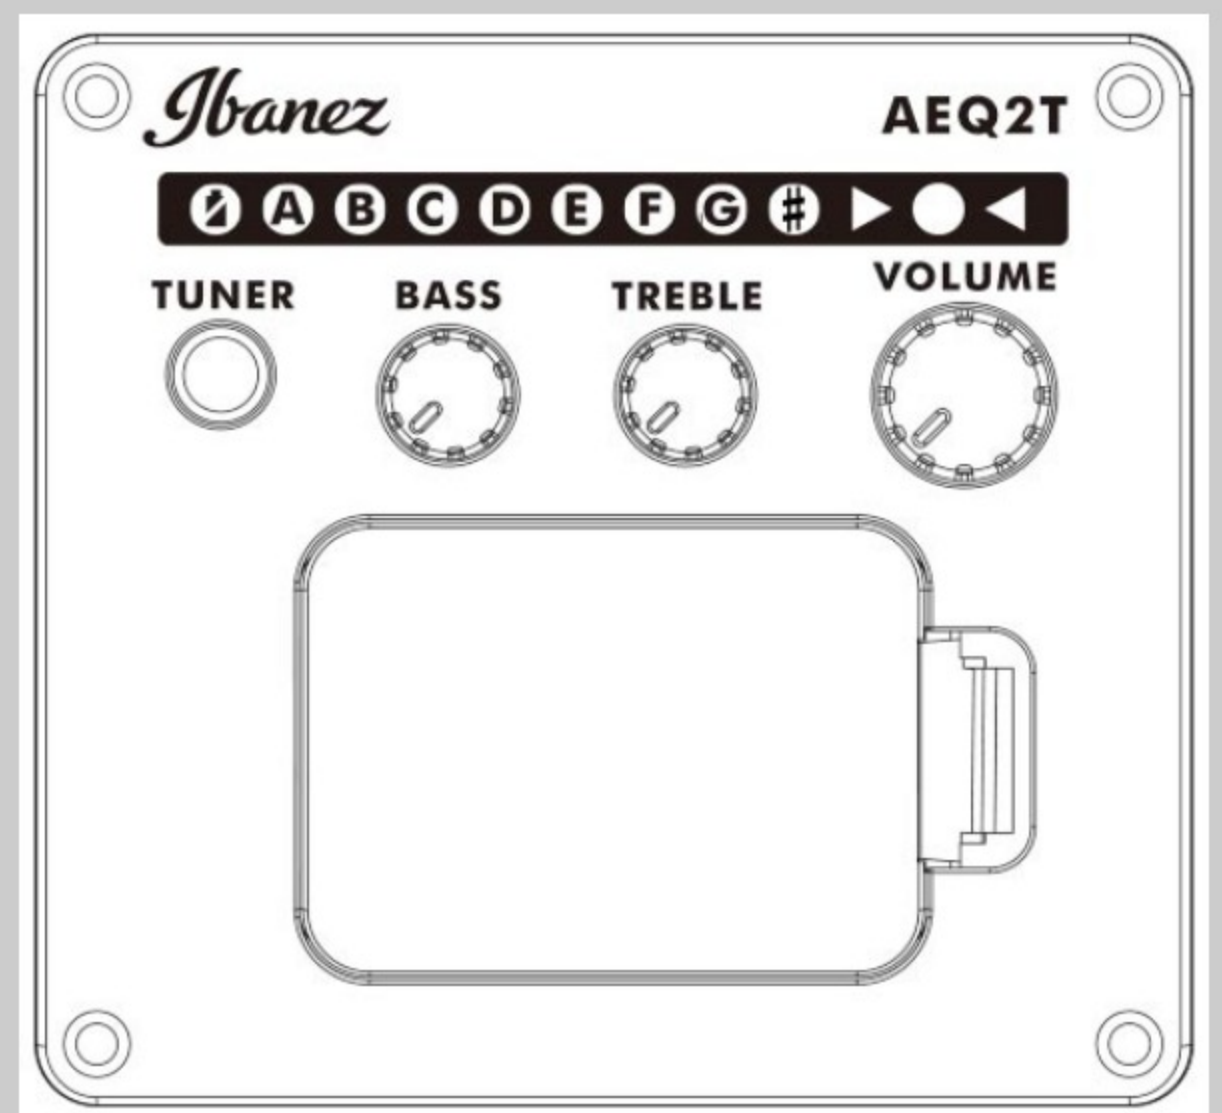

GA5TCE3Q

COLOR VARIATION : 

AM : Amber High Gloss

SPEC

SPECS

body shape	3/4 size Thinline Cutaway Classical body
top	Spruce top
back & sides	Sapele back & Sapele sides
neck	GA / Okoume neck
fretboard	Purpleheart
bridge	Purpleheart
soundhole rosette	Classical Mosaic Design rosette
tuning machine	Chrome Classical tuners
number of frets	18
string gauge	.0285/.0325/.041/.030/.036/.044
string space	11.6mm
factory tuning	1E,2B,3G,4D,5A,6E
pickup	Ibanez Undersaddle pickup
preamp	Ibanez AEQ-2T preamp w/Onboard tuner
output jack	1/4" output
battery	9Vx1

NECK DIMENSIONS

Scale :	590mm/23.2"
a : Width	46mm at NUT
b : Width	58mm at 12F
c : Thickness	21mm at 1F
d : Thickness	23mm at 7F
Radius :	Flat

DESCRIPTION +

BODY DIMENSIONS

a : Length	17 3/8"
b : Width	13 3/4"
c : Max Depth	3"

DESCRIPTION +

PREAMP

DESCRIPTION +

OTHER FEATURES

Recommended Bag	ICB540-BK
3/4 size Thinline Cutaway Classical body	
12F neck joint	
Narrower 46mm width nut	