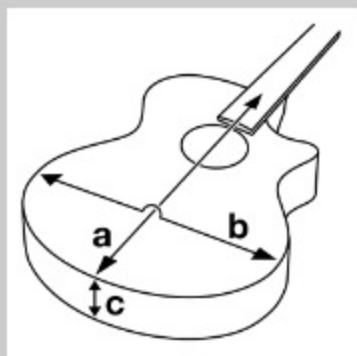

GA5TCE3Q

COLOR VARIATION : 

AM : Amber High Gloss

SPEC

SPECS

body shape	3/4 size Thinline Cutaway Classical body
top	Spruce top
back & sides	Sapele back & Sapele sides
neck	GA / Okoume neck
fretboard	Purpleheart
bridge	Purpleheart
soundhole rosette	Classical Mosaic Design rosette
tuning machine	Chrome Classical tuners
number of frets	18
string gauge	.0285/.0325/.041/.030/.036/.044
string space	11.6mm
factory tuning	1E,2B,3G,4D,5A,6E
pickup	Ibanez Undersaddle pickup
preamp	Ibanez AEQ-2T preamp w/Onboard tuner
output jack	1/4" output
battery	9Vx1

NECK DIMENSIONS

Scale :	590mm/23.2"
a : Width	46mm at NUT
b : Width	58mm at 12F
c : Thickness	21mm at 1F
d : Thickness	23mm at 7F
Radius :	Flat

DESCRIPTION +

BODY DIMENSIONS

a : Length	17 3/8"
b : Width	13 3/4"
c : Max Depth	3"

DESCRIPTION +

PREAMP

DESCRIPTION +

OTHER FEATURES

Recommended Bag	ICB540-BK
3/4 size Thinline Cutaway Classical body	
12F neck joint	
Narrower 46mm width nut	