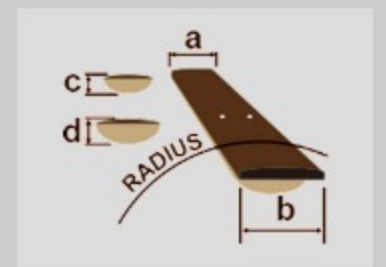

GA5TCE3Q

COLOR VARIATION : 

AM : Amber High Gloss

SPEC

SPECS

body shape	3/4 size Thinline Cutaway Classical body
top	Spruce top
back & sides	Sapele back & Sapele sides
neck	GA / Okoume neck
fretboard	Purpleheart
bridge	Purpleheart
soundhole rosette	Classical Mosaic Design rosette
tuning machine	Chrome Classical tuners
number of frets	18
string gauge	.0285/.0325/.041/.030/.036/.044
string space	11.6mm
factory tuning	1E,2B,3G,4D,5A,6E
pickup	Ibanez Undersaddle pickup
preamp	Ibanez AEQ-2T preamp w/Onboard tuner
output jack	1/4" output
battery	9Vx1

NECK DIMENSIONS

Scale :	590mm/23.2"
a : Width	46mm at NUT
b : Width	58mm at 12F
c : Thickness	21mm at 1F
d : Thickness	23mm at 7F
Radius :	Flat

DESCRIPTION +

BODY DIMENSIONS

a : Length	17 3/8"
b : Width	13 3/4"
c : Max Depth	3"

DESCRIPTION +

PREAMP

DESCRIPTION +

OTHER FEATURES

Recommended Bag	ICB540-BK
3/4 size Thinline Cutaway Classical body	
12F neck joint	
Narrower 46mm width nut	