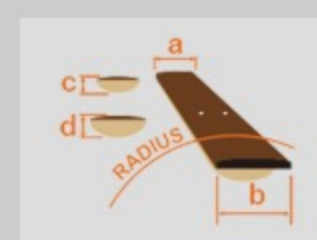

GA5TCE

AM : Amber High Gloss

COLOR VARIATION :

SHARE :  

SPEC

SPEC

body shape	Thinline Cutaway Classical body
bracing	Fan bracing
top	Spruce top
back & sides	Sapele back & Sapele sides
neck	Okoume
fretboard	Purpleheart
bridge	Purpleheart
body binding	Black
back strip inlay	Multi
soundhole rosette	Classical Mosaic Design rosette
tuning machine	Gold Classical tuners
number of frets	21
strings	Coated nylon strings
string space	11.6mm
pickup	Ibanez Undersaddle pickup
preamp	Ibanez AEQ-2T preamp w/Onboard tuner
output jack	1/4" output
battery	9V battery
finish top	Gloss
finish back and sides	Gloss
finish neck back	Gloss

NECK DIMENSIONS

Scale :	648mm
a : Width	46mm at NUT
b : Width	58mm at 14F
c : Thickness	21mm at 1F
d : Thickness	23mm at 7F
Radius :	Flat

BODY DIMENSIONS

a : Length	19 1/4"
b : Width	14 1/4"
c : Max Depth	2 3/4"

PREAMP

OTHERS

- 14F neck joint
- Narrower 46mm width nut