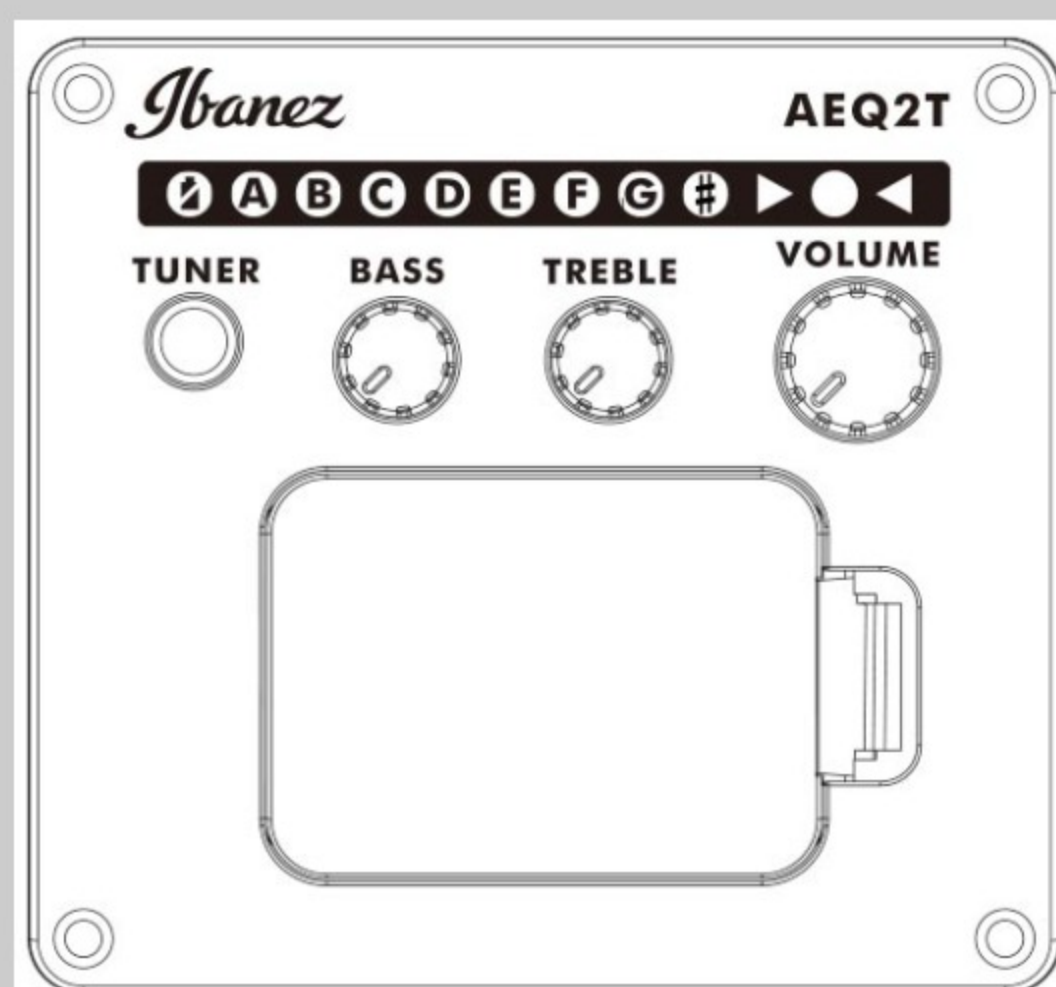

GA5TCE

AM : Amber High Gloss

COLOR VARIATION :

SHARE :  

SPEC

SPEC

body shape	Thinline Cutaway Classical body
bracing	Fan bracing
top	Spruce top
back & sides	Sapele back & Sapele sides
neck	Okoume
fretboard	Purpleheart
bridge	Purpleheart
body binding	Black
back strip inlay	Multi
soundhole rosette	Classical Mosaic Design rosette
tuning machine	Gold Classical tuners
number of frets	21
strings	Coated nylon strings
string space	11.6mm
pickup	Ibanez Undersaddle pickup
preamp	Ibanez AEQ-2T preamp w/Onboard tuner
output jack	1/4" output
battery	9V battery
finish top	Gloss
finish back and sides	Gloss
finish neck back	Gloss

NECK DIMENSIONS

Scale :	648mm
a : Width	46mm at NUT
b : Width	58mm at 14F
c : Thickness	21mm at 1F
d : Thickness	23mm at 7F
Radius :	Flat

BODY DIMENSIONS

a : Length	19 1/4"
b : Width	14 1/4"
c : Max Depth	2 3/4"

PREAMP

OTHERS

- 14F neck joint
- Narrower 46mm width nut