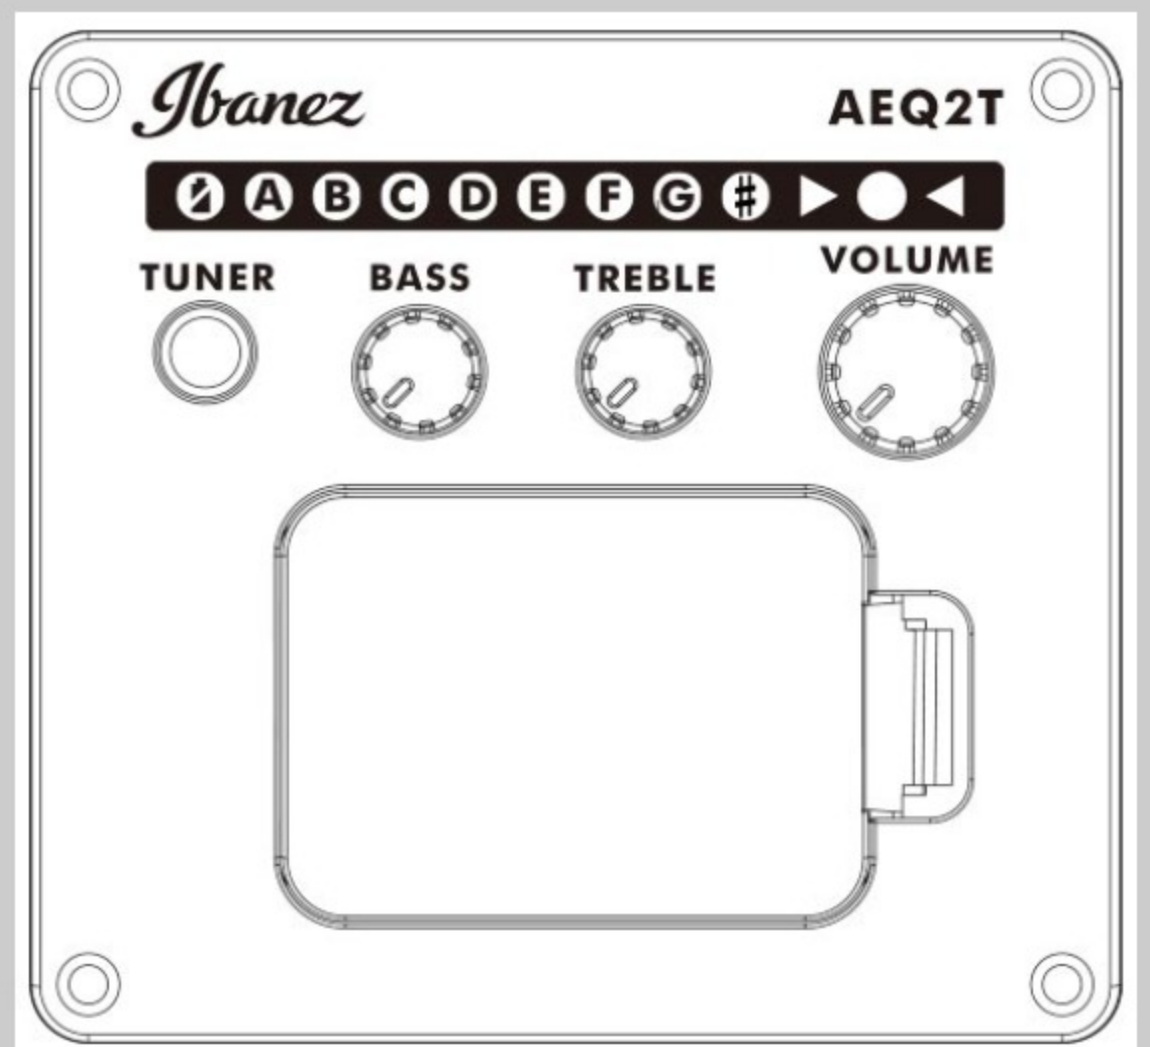

GA5TCE

COLOR VARIATION :

AM : Amber High Gloss

SHARE :  

SPEC

SPECS

body shape	Thinline Cutaway Classical body
bracing	Fan bracing
top	Spruce top
back & sides	Sapele back & Sapele sides
neck	Okoume
fretboard	Purpleheart
bridge	Purpleheart
body binding	Black
back strip inlay	Multi
soundhole rosette	Classical Mosaic Design rosette
tuning machine	Gold Classical tuners
number of frets	21
strings	Coated nylon strings
string space	11.6mm
pickup	Ibanez Undersaddle pickup
preamp	Ibanez AEQ-2T preamp w/Onboard tuner
output jack	1/4" output
battery	9V battery
finish top	Gloss
finish back and sides	Gloss
finish neck back	Gloss

NECK DIMENSIONS

Scale :	648mm
a : Width	46mm at NUT
b : Width	58mm at 14F
c : Thickness	21mm at 1F
d : Thickness	23mm at 7F
Radius :	Flat

DESCRIPTION +

BODY DIMENSIONS

a : Length	19 1/4"
b : Width	14 1/4"
c : Max Depth	2 3/4"

DESCRIPTION +

PREAMP

DESCRIPTION +

OTHER FEATURES

Recommended Bag	ICB540-BK
14F neck joint	
Narrower 46mm width nut	