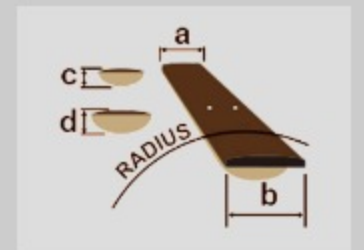

GA5TCE

COLOR VARIATION :

AM : Amber High Gloss

SHARE :  

SPEC

SPECS

body shape	Thinline Cutaway Classical body
bracing	Fan bracing
top	Spruce top
back & sides	Sapele back & Sapele sides
neck	Okoume
fretboard	Purpleheart
bridge	Purpleheart
body binding	Black
back strip inlay	Multi
soundhole rosette	Classical Mosaic Design rosette
tuning machine	Gold Classical tuners
number of frets	21
strings	Coated nylon strings
string space	11.6mm
pickup	Ibanez Undersaddle pickup
preamp	Ibanez AEQ-2T preamp w/Onboard tuner
output jack	1/4" output
battery	9V battery
finish top	Gloss
finish back and sides	Gloss
finish neck back	Gloss

NECK DIMENSIONS

Scale :	648mm
a : Width	46mm at NUT
b : Width	58mm at 14F
c : Thickness	21mm at 1F
d : Thickness	23mm at 7F
Radius :	Flat

DESCRIPTION +

BODY DIMENSIONS

a : Length	19 1/4"
b : Width	14 1/4"
c : Max Depth	2 3/4"

DESCRIPTION +

PREAMP

DESCRIPTION +

OTHER FEATURES

Recommended Bag	ICB540-BK
14F neck joint	
Narrower 46mm width nut	