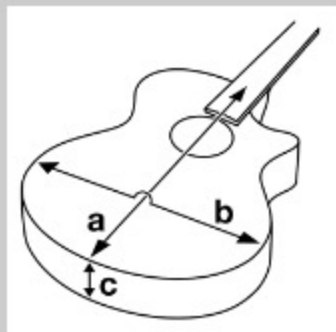

GA5TCE

COLOR VARIATION :

AM : Amber High Gloss

SHARE :  

SPEC

SPECS

body shape	Thinline Cutaway Classical body
bracing	Fan bracing
top	Spruce top
back & sides	Sapele back & Sapele sides
neck	Okoume
fretboard	Purpleheart
bridge	Purpleheart
body binding	Black
back strip inlay	Multi
soundhole rosette	Classical Mosaic Design rosette
tuning machine	Gold Classical tuners
number of frets	21
strings	Coated nylon strings
string space	11.6mm
pickup	Ibanez Undersaddle pickup
preamp	Ibanez AEQ-2T preamp w/Onboard tuner
output jack	1/4" output
battery	9V battery
finish top	Gloss
finish back and sides	Gloss
finish neck back	Gloss

NECK DIMENSIONS

Scale :	648mm
a : Width	46mm at NUT
b : Width	58mm at 14F
c : Thickness	21mm at 1F
d : Thickness	23mm at 7F
Radius :	Flat

DESCRIPTION +

BODY DIMENSIONS

a : Length	19 1/4"
b : Width	14 1/4"
c : Max Depth	2 3/4"

DESCRIPTION +

PREAMP

DESCRIPTION +

OTHER FEATURES

Recommended Bag	ICB540-BK
14F neck joint	
Narrower 46mm width nut	