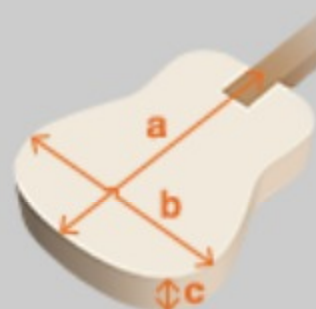

GA6CE

AM : Amber High Gloss

COLOR VARIATION :

SHARE :  

SPEC

SPEC

body shape	Cutaway Classical body
bracing	Fan bracing
top	Spruce top
back & sides	Sapele back & Sapele sides
neck	Okoume
fretboard	Purpleheart
bridge	Purpleheart
body binding	Black
soundhole rosette	Classical Mosaic Design rosette
tuning machine	Gold Classical tuners
number of frets	19
strings	Coated nylon strings
string space	11.6mm
pickup	Ibanez Undersaddle pickup
preamp	Ibanez AEQ-2T preamp w/Onboard tuner
output jack	1/4" output
battery	9V battery
finish top	Gloss
finish back and sides	Gloss
finish neck back	Gloss

NECK DIMENSIONS

Scale :	650mm
a : Width	52mm at NUT
b : Width	63.5mm at 14F
c : Thickness	22mm at 1F
d : Thickness	24mm at 7F
Radius :	Flat

BODY DIMENSIONS

a : Length	19 1/4"
b : Width	14 1/2"
c : Max Depth	4"