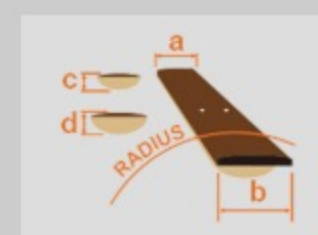

GA6CE

AM : Amber High Gloss

COLOR VARIATION :

SHARE :  

SPEC

SPEC

body shape	Cutaway Classical body
bracing	Fan bracing
top	Spruce top
back & sides	Sapele back & Sapele sides
neck	Okoume
fretboard	Purpleheart
bridge	Purpleheart
body binding	Black
soundhole rosette	Classical Mosaic Design rosette
tuning machine	Gold Classical tuners
number of frets	19
strings	Coated nylon strings
string space	11.6mm
pickup	Ibanez Undersaddle pickup
preamp	Ibanez AEQ-2T preamp w/Onboard tuner
output jack	1/4" output
battery	9V battery
finish top	Gloss
finish back and sides	Gloss
finish neck back	Gloss

NECK DIMENSIONS

Scale :	650mm
a : Width	52mm at NUT
b : Width	63.5mm at 14F
c : Thickness	22mm at 1F
d : Thickness	24mm at 7F
Radius :	Flat

BODY DIMENSIONS

a : Length	19 1/4"
b : Width	14 1/2"
c : Max Depth	4"