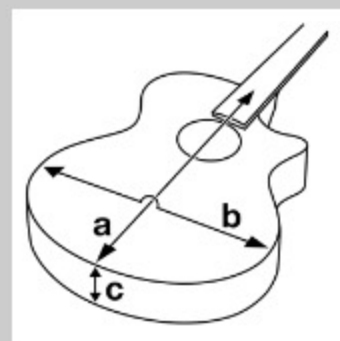

GA6CE

COLOR VARIATION :

AM : Amber High Gloss

SHARE :  

SPEC

SPECS

body shape	Cutaway Classical body
bracing	Fan bracing
top	Spruce top
back & sides	Sapele back & Sapele sides
neck	Okoume
fretboard	Purpleheart
bridge	Purpleheart
body binding	Black
soundhole rosette	Classical Mosaic Design rosette
tuning machine	Gold Classical tuners
number of frets	19
strings	Coated nylon strings
string space	11.6mm
pickup	Ibanez Undersaddle pickup
preamp	Ibanez AEQ-2T preamp w/Onboard tuner
output jack	1/4" output
battery	9V battery
finish top	Gloss
finish back and sides	Gloss
finish neck back	Gloss

NECK DIMENSIONS

Scale :	650mm
a : Width	52mm at NUT
b : Width	63.5mm at 14F
c : Thickness	22mm at 1F
d : Thickness	24mm at 7F
Radius :	Flat

DESCRIPTION +

BODY DIMENSIONS

a : Length	19 1/4"
b : Width	14 1/2"
c : Max Depth	4"