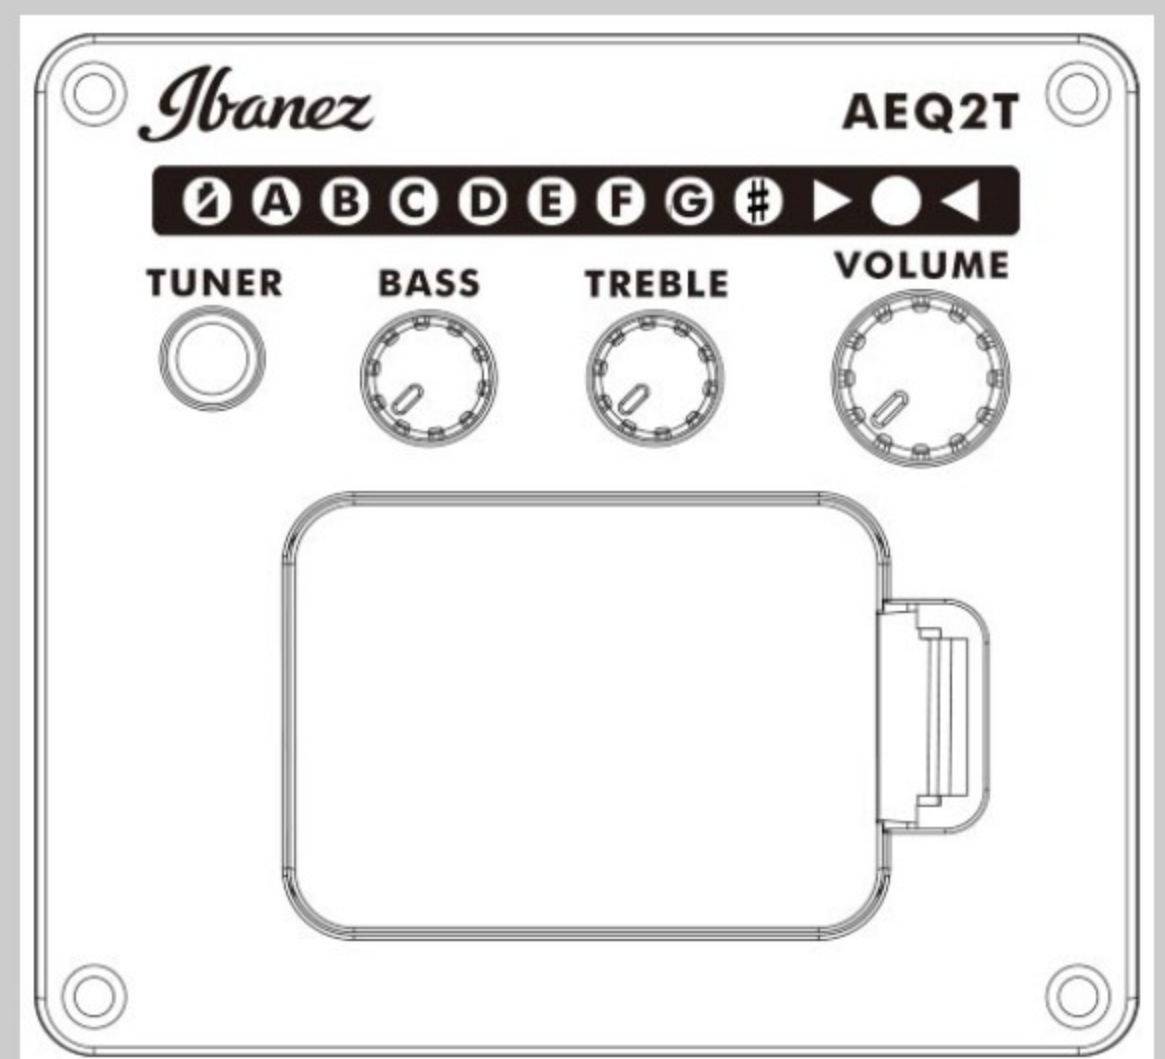

PREAMP

DESCRIPTION +

OTHER FEATURES

Recommended Case	FS40CL
Recommended Bag	ICB540-BK