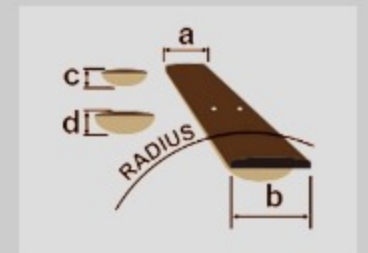

GA6CE

COLOR VARIATION :

AM : Amber High Gloss

SHARE :  

SPEC

SPECS

body shape	Cutaway Classical body
bracing	Fan bracing
top	Spruce top
back & sides	Sapele back & Sapele sides
neck	Okoume
fretboard	Purpleheart
bridge	Purpleheart
body binding	Black
soundhole rosette	Classical Mosaic Design rosette
tuning machine	Gold Classical tuners
number of frets	19
strings	Coated nylon strings
string space	11.6mm
pickup	Ibanez Undersaddle pickup
preamp	Ibanez AEQ-2T preamp w/Onboard tuner
output jack	1/4" output
battery	9V battery
finish top	Gloss
finish back and sides	Gloss
finish neck back	Gloss

NECK DIMENSIONS

Scale :	650mm
a : Width	52mm at NUT
b : Width	63.5mm at 14F
c : Thickness	22mm at 1F
d : Thickness	24mm at 7F
Radius :	Flat

DESCRIPTION +

BODY DIMENSIONS

a : Length	19 1/4"
b : Width	14 1/2"
c : Max Depth	4"