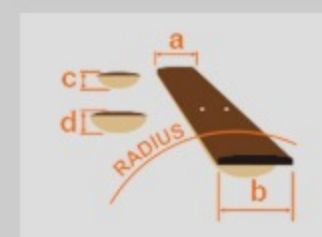

### SPEC

body shape	3/4 size Acoustic guitar
top	Spruce top
back & sides	Agathis back & Agathis sides
neck	Nyatoh
fretboard	Nandu Wood
bridge	Nandu Wood
inlay	White dot
soundhole rosette	Water decal
tuning machine	Chrome Covered Tuners
nut material	Plastic
number of frets	20
saddle material	Plastic
bridge pins	Ibanez Advantage™ bridge pins
string gauge	.012/.016/.024/.032/.042/.053
factory tuning	1E,2B,3G,4D,5A,6E

### NECK DIMENSIONS

Scale :	650mm
a : Width	42mm at NUT
b : Width	54mm at 14F
c : Thickness	20mm at 1F
d : Thickness	21mm at 7F
Radius :	250mmR