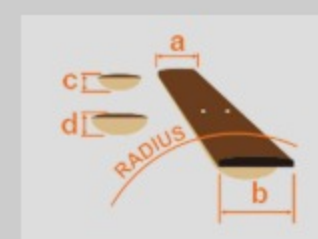

IJV30

NT : Natural High Gloss

COLOR VARIATION :

SHARE : [f](#) [t](#)

SPEC

SPEC

body shape	3/4 size Acoustic guitar body
top	Spruce top
back & sides	Agathis back & Agathis sides
neck	V / Nyatoh neck
fretboard	Nandu Wood fretboard
bridge	Nandu Wood bridge
inlay	White dot
soundhole rosette	Water decal
tuning machine	Chrome Covered Tuners
nut material	Plastic
number of frets	20
saddle material	Plastic
bridge pins	Ibanez Advantage™
strings	-
string gauge	.012/.016/.024/.032/.042/.053
string space	11mm
factory tuning	1E,2B,3G,4D,5A,6E

NECK DIMENSIONS

Scale :	579mm
a : Width	42mm at NUT
b : Width	54mm at 14F
c : Thickness	20mm at 1F
d : Thickness	21mm at 7F
Radius :	250mmR

BODY DIMENSIONS

a : Length	15 1/2"
b : Width	12 5/8"
c : Max Depth	4 1/8"