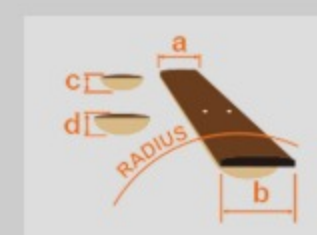

IJV30

NT : Natural High Gloss

COLOR VARIATION :

SHARE :  

SPEC

SPEC

body shape	3/4 size Acoustic guitar body
top	Spruce top
back & sides	Meranti back & Meranti sides
neck	V / Nyatoh neck
fretboard	Nandu Wood fretboard
bridge	Nandu Wood
inlay	White dot inlay
soundhole rosette	Water decal
tuning machine	Chrome Covered tuners
nut material	Plastic
number of frets	20
saddle material	Plastic
bridge pins	Ibanez Advantage™
string gauge	.012/.016/.024/.032/.042/.053
string space	11mm
factory tuning	1E,2B,3G,4D,5A,6E

NECK DIMENSIONS

Scale :	579mm
a : Width	42mm at NUT
b : Width	54mm at 14F
c : Thickness	20mm at 1F
d : Thickness	21mm at 7F
Radius :	250mmR

BODY DIMENSIONS

a : Length	15 1/2"
b : Width	12 5/8"
c : Max Depth	4 1/8"