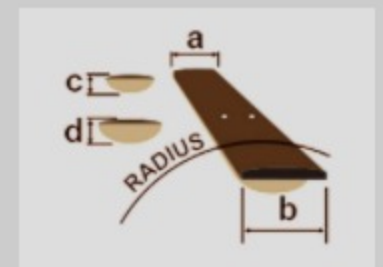

IJV30

COLOR VARIATION : 

NT : Natural High Gloss

SHARE :  

SPEC

SPECS

body shape	3/4 size Acoustic guitar body
top	Spruce top
back & sides	Meranti back & Meranti sides
neck	V / Nyatoh neck
fretboard	Nandu Wood fretboard
bridge	Nandu Wood bridge
inlay	White dot inlay
soundhole rosette	Water decal
tuning machine	Chrome Covered tuners
nut material	Plastic
number of frets	20
saddle material	Plastic
bridge pins	Ibanez Advantage™
string gauge	.012/.016/.024/.032/.042/.053
string space	11mm
factory tuning	1E,2B,3G,4D,5A,6E

NECK DIMENSIONS

Scale :	579mm
a : Width	42mm at NUT
b : Width	54mm at 14F
c : Thickness	20mm at 1F
d : Thickness	21mm at 7F
Radius :	250mmR

DESCRIPTION +

BODY DIMENSIONS

a : Length	15 5/8"
b : Width	12 5/8"
c : Max Depth	3 3/4"