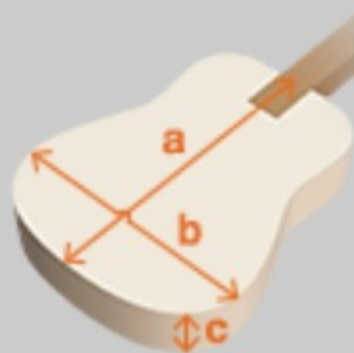

IJV30

COLOR VARIATION : 

NT : Natural High Gloss

SHARE :  

SPEC

SPECS

body shape	3/4 size Acoustic guitar body
top	Spruce top
back & sides	Meranti back & Meranti sides
neck	V / Nyatoh neck
fretboard	Nandu Wood fretboard
bridge	Nandu Wood bridge
inlay	White dot inlay
soundhole rosette	Water decal
tuning machine	Chrome Covered tuners
nut material	Plastic
number of frets	20
saddle material	Plastic
bridge pins	Ibanez Advantage™
string gauge	.012/.016/.024/.032/.042/.053
string space	11mm
factory tuning	1E,2B,3G,4D,5A,6E

NECK DIMENSIONS

Scale :	579mm
a : Width	42mm at NUT
b : Width	54mm at 14F
c : Thickness	20mm at 1F
d : Thickness	21mm at 7F
Radius :	250mmR

DESCRIPTION +

BODY DIMENSIONS

a : Length	15 5/8"
b : Width	12 5/8"
c : Max Depth	3 3/4"

DESCRIPTION +