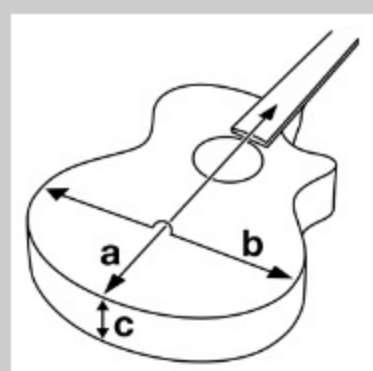

### SPECS

body shape	3/4 size Acoustic guitar body
top	Spruce top
back & sides	Meranti back & Meranti sides
neck	V / Nyatoh neck
fretboard	Nandu Wood fretboard
bridge	Nandu Wood bridge
inlay	White dot inlay
soundhole rosette	Water decal
tuning machine	Chrome Covered tuners
number of frets	20
bridge pins	Ibanez Advantage™
string gauge	.012/.016/.024/.032/.042/.053
string space	11mm
factory tuning	1E,2B,3G,4D,5A,6E

### NECK DIMENSIONS

Scale :	579mm
a : Width	42mm at NUT
b : Width	54mm at 14F
c : Thickness	20mm at 1F
d : Thickness	21mm at 7F
Radius :	250mmR

DESCRIPTION +

### BODY DIMENSIONS

a : Length	15 5/8"
b : Width	12 5/8"
c : Max Depth	3 3/4"

DESCRIPTION +