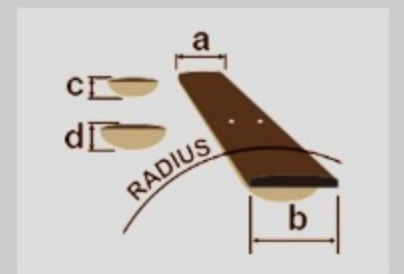

### SPECS

body shape	3/4 size Acoustic guitar body
top	Spruce top
back & sides	Meranti back & Meranti sides
neck	V / Nyatoh neck
fretboard	Nandu Wood fretboard
bridge	Nandu Wood bridge
inlay	White dot inlay
soundhole rosette	Water decal
tuning machine	Chrome Covered tuners
number of frets	20
bridge pins	Ibanez Advantage™
string gauge	.012/.016/.024/.032/.042/.053
string space	11mm
factory tuning	1E,2B,3G,4D,5A,6E

### NECK DIMENSIONS

Scale :	579mm
a : Width	42mm at NUT
b : Width	54mm at 14F
c : Thickness	20mm at 1F
d : Thickness	21mm at 7F
Radius :	250mmR

DESCRIPTION +

### BODY DIMENSIONS

a : Length	15 5/8"
b : Width	12 5/8"
c : Max Depth	3 3/4"

DESCRIPTION +