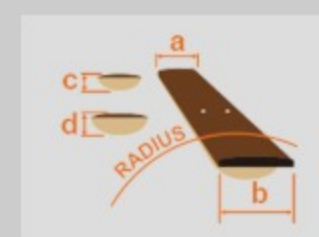

### SPEC

body shape	Dreadnought
top	Spruce top
back & sides	Agathis back & Agathis sides
neck	Nyatoh
fretboard	Nandu Wood
bridge	Nandu Wood
inlay	White dot
soundhole rosette	Water decal
tuning machine	Chrome Covered Tuners
nut material	Plastic
number of frets	20
saddle material	Plastic
bridge pins	Ibanez Advantage™ bridge pins
string gauge	.012/.016/.024/.032/.042/.053
factory tuning	1E,2B,3G,4D,5A,6E

### NECK DIMENSIONS

Scale :	650mm
a : Width	42mm at NUT
b : Width	54mm at 14F
c : Thickness	20mm at 1F
d : Thickness	21mm at 7F
Radius :	250mmR