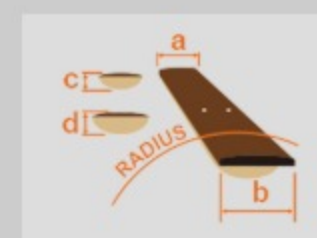

IJV50

NT : Natural High Gloss

COLOR VARIATION :

SHARE :  

SPEC

SPEC

body shape	Dreadnought body
top	Spruce top
back & sides	Agathis back & Agathis sides
neck	V / Nyatoh neck
fretboard	Nandu Wood fretboard
bridge	Nandu Wood bridge
inlay	White dot
soundhole rosette	Water decal
tuning machine	Chrome Covered Tuners
nut material	Plastic
number of frets	20
saddle material	Plastic
bridge pins	Ibanez Advantage™
strings	-
string gauge	.012/.016/.024/.032/.042/.053
string space	11mm
factory tuning	1E,2B,3G,4D,5A,6E

NECK DIMENSIONS

Scale :	650mm
a : Width	42mm at NUT
b : Width	54mm at 14F
c : Thickness	20mm at 1F
d : Thickness	21mm at 7F
Radius :	250mmR

BODY DIMENSIONS

a : Length	19 3/4"
b : Width	15 3/4"
c : Max Depth	4 1/4"