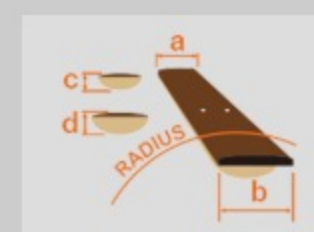

### SPEC

<b>body shape</b>	Dreadnought body
<b>top</b>	Spruce top
<b>back &amp; sides</b>	Meranti back & Meranti sides
<b>neck</b>	V / Nyatoh neck
<b>fretboard</b>	Nandu Wood fretboard
<b>bridge</b>	Nandu Wood
<b>inlay</b>	White dot inlay
<b>soundhole rosette</b>	Water decal
<b>tuning machine</b>	Chrome Covered tuners
<b>nut material</b>	Plastic
<b>number of frets</b>	20
<b>saddle material</b>	Plastic
<b>bridge pins</b>	Ibanez Advantage™
<b>string gauge</b>	.012/.016/.024/.032/.042/.053
<b>string space</b>	11mm
<b>factory tuning</b>	1E,2B,3G,4D,5A,6E

### NECK DIMENSIONS

<b>Scale :</b>	650mm
<b>a : Width</b>	42mm at NUT
<b>b : Width</b>	54mm at 14F
<b>c : Thickness</b>	20mm at 1F
<b>d : Thickness</b>	21mm at 7F
<b>Radius :</b>	250mmR

### BODY DIMENSIONS

<b>a : Length</b>	19 3/4"
<b>b : Width</b>	15 3/4"
<b>c : Max Depth</b>	5"