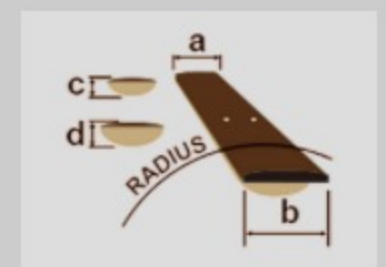

IJV50

COLOR VARIATION : 

NT : Natural High Gloss

SHARE :  

SPEC

SPECS

body shape	Dreadnought body
top	Spruce top
back & sides	Meranti back & Meranti sides
neck	V / Nyatoh neck
fretboard	Nandu Wood fretboard
bridge	Nandu Wood bridge
inlay	White dot inlay
soundhole rosette	Water decal
tuning machine	Chrome Covered tuners
nut material	Plastic
number of frets	20
saddle material	Plastic
bridge pins	Ibanez Advantage™
string gauge	.012/.016/.024/.032/.042/.053
string space	11mm
factory tuning	1E,2B,3G,4D,5A,6E

NECK DIMENSIONS

Scale :	650mm
a : Width	42mm at NUT
b : Width	54mm at 14F
c : Thickness	20mm at 1F
d : Thickness	21mm at 7F
Radius :	250mmR

DESCRIPTION +

BODY DIMENSIONS

a : Length	19 3/4"
b : Width	15 7/8"
c : Max Depth	5"