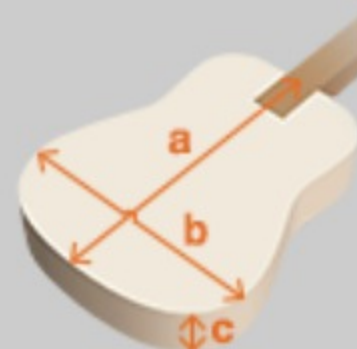

IJV50

COLOR VARIATION : 

NT : Natural High Gloss

SHARE :  

SPEC

SPECS

body shape	Dreadnought body
top	Spruce top
back & sides	Meranti back & Meranti sides
neck	V / Nyatoh neck
fretboard	Nandu Wood fretboard
bridge	Nandu Wood bridge
inlay	White dot inlay
soundhole rosette	Water decal
tuning machine	Chrome Covered tuners
nut material	Plastic
number of frets	20
saddle material	Plastic
bridge pins	Ibanez Advantage™
string gauge	.012/.016/.024/.032/.042/.053
string space	11mm
factory tuning	1E,2B,3G,4D,5A,6E

NECK DIMENSIONS

Scale :	650mm
a : Width	42mm at NUT
b : Width	54mm at 14F
c : Thickness	20mm at 1F
d : Thickness	21mm at 7F
Radius :	250mmR

DESCRIPTION +

BODY DIMENSIONS

a : Length	19 3/4"
b : Width	15 7/8"
c : Max Depth	5"