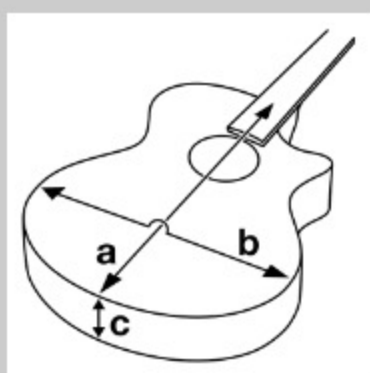

IJV50

COLOR VARIATION :

NT : Natural High Gloss

SHARE :  

SPEC

SPECS

body shape	Dreadnought body
top	Spruce top
back & sides	Meranti back & Meranti sides
neck	V / Nyatoh neck
fretboard	Nandu Wood fretboard
bridge	Nandu Wood bridge
inlay	White dot inlay
soundhole rosette	Water decal
tuning machine	Chrome Covered tuners
number of frets	20
bridge pins	Ibanez Advantage™
string gauge	.012/.016/.024/.032/.042/.053
string space	11mm
factory tuning	1E,2B,3G,4D,5A,6E

NECK DIMENSIONS

Scale :	650mm
a : Width	42mm at NUT
b : Width	54mm at 14F
c : Thickness	20mm at 1F
d : Thickness	21mm at 7F
Radius :	250mmR

DESCRIPTION +

BODY DIMENSIONS

a : Length	19 3/4"
b : Width	15 7/8"
c : Max Depth	5"