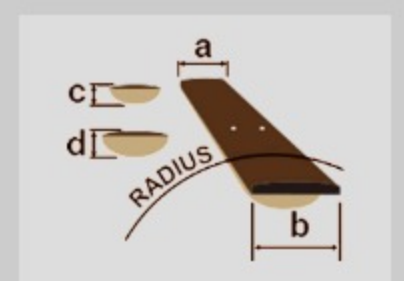

IJV50

COLOR VARIATION :

NT : Natural High Gloss

SHARE :  

SPEC

SPECS

body shape	Dreadnought body
top	Spruce top
back & sides	Meranti back & Meranti sides
neck	V / Nyatoh neck
fretboard	Nandu Wood fretboard
bridge	Nandu Wood bridge
inlay	White dot inlay
soundhole rosette	Water decal
tuning machine	Chrome Covered tuners
number of frets	20
bridge pins	Ibanez Advantage™
string gauge	.012/.016/.024/.032/.042/.053
string space	11mm
factory tuning	1E,2B,3G,4D,5A,6E

NECK DIMENSIONS

Scale :	650mm
a : Width	42mm at NUT
b : Width	54mm at 14F
c : Thickness	20mm at 1F
d : Thickness	21mm at 7F
Radius :	250mmR

DESCRIPTION +

BODY DIMENSIONS

a : Length	19 3/4"
b : Width	15 7/8"
c : Max Depth	5"