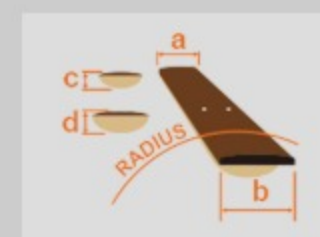

### SPEC

body shape	Grand Concert
top	Spruce top
back & sides	Agathis back & Agathis sides
neck	Nyatoh
fretboard	Nandu Wood
bridge	Nandu Wood
inlay	White dot
soundhole rosette	Water decal
tuning machine	Chrome Covered Tuners
nut material	Plastic
number of frets	20
saddle material	Plastic
bridge pins	Ibanez Advantage™ bridge pins
string gauge	.012/.016/.024/.032/.042/.053
factory tuning	1E,2B,3G,4D,5A,6E

### NECK DIMENSIONS

Scale :	650mm
a : Width	42mm at NUT
b : Width	54mm at 14F
c : Thickness	20mm at 1F
d : Thickness	21mm at 7F
Radius :	250mmR