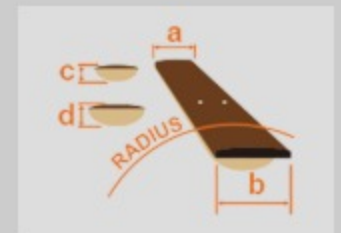

IJVC50

NT : Natural High Gloss

COLOR VARIATION :

SHARE :  

SPEC

SPEC

body shape	Grand Concert body
top	Spruce top
back & sides	Agathis back & Agathis sides
neck	V / Nyatoh neck
fretboard	Nandu Wood fretboard
bridge	Nandu Wood bridge
inlay	White dot
soundhole rosette	Water decal
tuning machine	Chrome Covered Tuners
nut material	Plastic
number of frets	20
saddle material	Plastic
bridge pins	Ibanez Advantage™
strings	-
string gauge	.012/.016/.024/.032/.042/.053
string space	11mm
factory tuning	1E,2B,3G,4D,5A,6E

NECK DIMENSIONS

Scale :	634mm
a : Width	42mm at NUT
b : Width	54mm at 14F
c : Thickness	20mm at 1F
d : Thickness	21mm at 7F
Radius :	250mmR

BODY DIMENSIONS

a : Length	19 1/4"
b : Width	15 1/4"
c : Max Depth	5 "