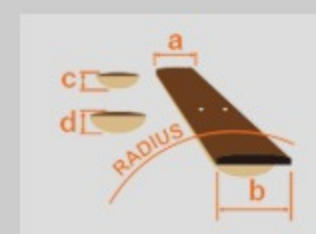

IJVC50

NT : Natural High Gloss

COLOR VARIATION :

SHARE : [f](#) [t](#)

SPEC

SPEC

body shape	Grand Concert body
top	Spruce top
back & sides	Meranti back & Meranti sides
neck	V / Nyatoh neck
fretboard	Nandu Wood fretboard
bridge	Nandu Wood
inlay	White dot inlay
soundhole rosette	Water decal
tuning machine	Chrome Covered tuners
nut material	Plastic
number of frets	20
saddle material	Plastic
bridge pins	Ibanez Advantage™
string gauge	.012/.016/.024/.032/.042/.053
string space	11mm
factory tuning	1E,2B,3G,4D,5A,6E

NECK DIMENSIONS

Scale :	634mm
a : Width	42mm at NUT
b : Width	54mm at 14F
c : Thickness	20mm at 1F
d : Thickness	21mm at 7F
Radius :	250mmR

BODY DIMENSIONS

a : Length	19 1/4"
b : Width	15 1/4"
c : Max Depth	4 1/4"