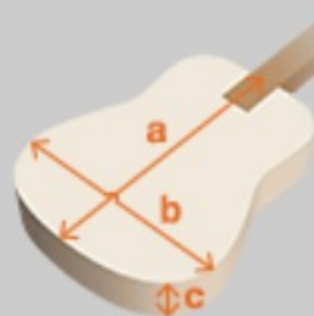

IJVC50

NT : Natural High Gloss

COLOR VARIATION :

SHARE : [f](#) [t](#)

SPEC

SPEC

body shape	Grand Concert body
top	Spruce top
back & sides	Meranti back & Meranti sides
neck	V / Nyatoh neck
fretboard	Nandu Wood fretboard
bridge	Nandu Wood
inlay	White dot inlay
soundhole rosette	Water decal
tuning machine	Chrome Covered tuners
nut material	Plastic
number of frets	20
saddle material	Plastic
bridge pins	Ibanez Advantage™
string gauge	.012/.016/.024/.032/.042/.053
string space	11mm
factory tuning	1E,2B,3G,4D,5A,6E

NECK DIMENSIONS

Scale :	634mm
a : Width	42mm at NUT
b : Width	54mm at 14F
c : Thickness	20mm at 1F
d : Thickness	21mm at 7F
Radius :	250mmR

BODY DIMENSIONS

a : Length	19 1/4"
b : Width	15 1/4"
c : Max Depth	4 1/4"