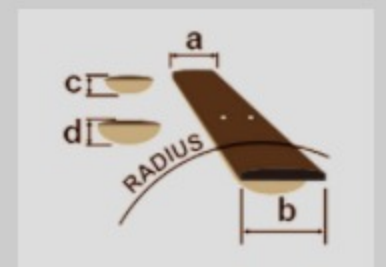

# IJVC50

COLOR VARIATION :

NT : Natural High Gloss

SHARE :  

### SPECS

body shape	Grand Concert body
top	Spruce top
back & sides	Meranti back & Meranti sides
neck	V / Nyatoh neck
fretboard	Nandu Wood fretboard
bridge	Nandu Wood bridge
inlay	White dot inlay
soundhole rosette	Water decal
tuning machine	Chrome Covered tuners
nut material	Plastic
number of frets	20
saddle material	Plastic
bridge pins	Ibanez Advantage™
string gauge	.012/.016/.024/.032/.042/.053
string space	11mm
factory tuning	1E,2B,3G,4D,5A,6E

### NECK DIMENSIONS

Scale :	634mm
a : Width	42mm at NUT
b : Width	54mm at 14F
c : Thickness	20mm at 1F
d : Thickness	21mm at 7F
Radius :	250mmR

DESCRIPTION +

### BODY DIMENSIONS

a : Length	19 3/8"
b : Width	15 3/8"
c : Max Depth	4 1/4"

DESCRIPTION +