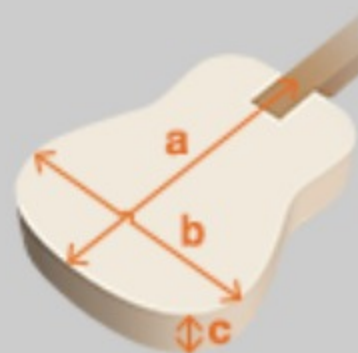

### SPECS

body shape	Grand Concert body
top	Spruce top
back & sides	Meranti back & Meranti sides
neck	V / Nyatoh neck
fretboard	Nandu Wood fretboard
bridge	Nandu Wood bridge
inlay	White dot inlay
soundhole rosette	Water decal
tuning machine	Chrome Covered tuners
nut material	Plastic
number of frets	20
saddle material	Plastic
bridge pins	Ibanez Advantage™
string gauge	.012/.016/.024/.032/.042/.053
string space	11mm
factory tuning	1E,2B,3G,4D,5A,6E

### NECK DIMENSIONS

Scale :	634mm
a : Width	42mm at NUT
b : Width	54mm at 14F
c : Thickness	20mm at 1F
d : Thickness	21mm at 7F
Radius :	250mmR

DESCRIPTION +

### BODY DIMENSIONS

a : Length	19 3/8"
b : Width	15 3/8"
c : Max Depth	4 1/4"

DESCRIPTION +