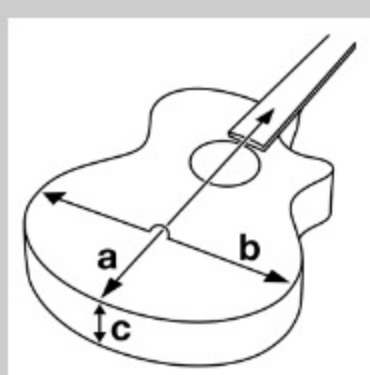

### SPECS

body shape	Grand Concert body
top	Spruce top
back & sides	Meranti back & Meranti sides
neck	V / Nyatoh neck
fretboard	Nandu Wood fretboard
bridge	Nandu Wood bridge
inlay	White dot inlay
soundhole rosette	Water decal
tuning machine	Chrome Covered tuners
number of frets	20
bridge pins	Ibanez Advantage™
string gauge	.012/.016/.024/.032/.042/.053
string space	11mm
factory tuning	1E,2B,3G,4D,5A,6E

### NECK DIMENSIONS

Scale :	634mm
a : Width	42mm at NUT
b : Width	54mm at 14F
c : Thickness	20mm at 1F
d : Thickness	21mm at 7F
Radius :	250mmR

DESCRIPTION +

### BODY DIMENSIONS

a : Length	19 3/8"
b : Width	15 3/8"
c : Max Depth	4 1/4"

DESCRIPTION +