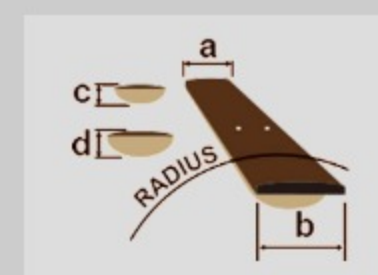

### SPECS

body shape	Grand Concert body
top	Spruce top
back & sides	Meranti back & Meranti sides
neck	V / Nyatoh neck
fretboard	Nandu Wood fretboard
bridge	Nandu Wood bridge
inlay	White dot inlay
soundhole rosette	Water decal
tuning machine	Chrome Covered tuners
number of frets	20
bridge pins	Ibanez Advantage™
string gauge	.012/.016/.024/.032/.042/.053
string space	11mm
factory tuning	1E,2B,3G,4D,5A,6E

### NECK DIMENSIONS

Scale :	634mm
a : Width	42mm at NUT
b : Width	54mm at 14F
c : Thickness	20mm at 1F
d : Thickness	21mm at 7F
Radius :	250mmR

DESCRIPTION +

### BODY DIMENSIONS

a : Length	19 3/8"
b : Width	15 3/8"
c : Max Depth	4 1/4"

DESCRIPTION +