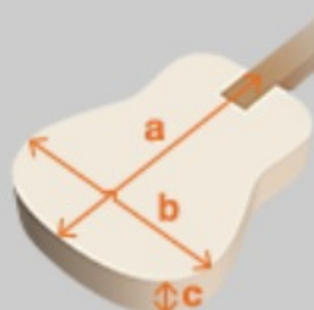

IUKS5

COLOR VARIATION :

SHARE :

SPEC

SPEC

body shape	Soprano body
top	Sapele top
back & sides	Sapele back & Sapele sides
neck	Okoume
fretboard	Purpleheart
bridge	Purpleheart
body binding	Ivory
tuning machine	Chrome Open Gear tuners
number of frets	17
strings	Black nylon strings
string space	13mm
finish top	Satin
finish back and sides	Satin
finish neck back	Satin

NECK DIMENSIONS

Scale :	350mm
a : Width	35mm at NUT
b : Width	44mm at 14F
c : Thickness	17.6mm at 1F
d : Thickness	20.6mm at 7F
Radius :	Flat

BODY DIMENSIONS

a : Length	9 1/4"
b : Width	6 2/3"
c : Max Depth	2 1/3"