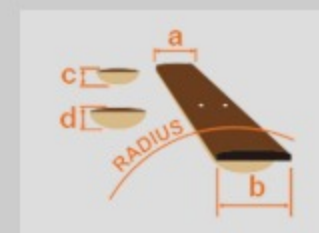

IUKS5

COLOR VARIATION :

SHARE :

SPEC

SPEC

body shape	Soprano body
top	Sapele top
back & sides	Sapele back & Sapele sides
neck	Okoume
fretboard	Purpleheart
bridge	Purpleheart
body binding	Ivory
tuning machine	Chrome Open Gear tuners
number of frets	17
strings	Black nylon strings
string space	13mm
finish top	Satin
finish back and sides	Satin
finish neck back	Satin

NECK DIMENSIONS

Scale :	350mm
a : Width	35mm at NUT
b : Width	44mm at 14F
c : Thickness	17.6mm at 1F
d : Thickness	20.6mm at 7F
Radius :	Flat

BODY DIMENSIONS

a : Length	9 1/4"
b : Width	6 2/3"
c : Max Depth	2 1/3"