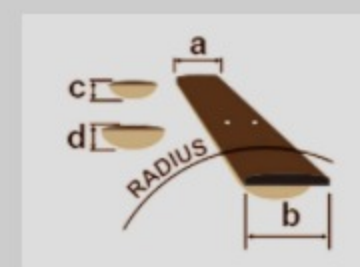

### SPECS

body shape	JSA body
top	Solid Engelmann Spruce top
back & sides	Solid Pau Ferro back & Solid Pau Ferro sides
neck	JSA / Nyatoh neck
fretboard	Ebony fretboard
bridge	Ebony bridge
inlay	Abalone dot inlay
soundhole rosette	Abalone
tuning machine	Grover® Chrome Die-cast tuners
nut material	Graph Tech® TUSQ®
number of frets	20
saddle material	Compensated TUSQ®
bridge pins	Ibanez Advantage™
strings	D'Addario® XTAPB1253
string gauge	.012/.016/.024/.032/.042/.053
string space	11mm
factory tuning	1E,2B,3G,4D,5A,6E
pickup	Fishman® Acoustic Matrix™
preamp	Fishman® Aura® Pro preamp w/Onboard tuner & Joe Satriani Original preset sound
output jack	1/4" Endpin Jack

### NECK DIMENSIONS

Scale :	651mm
a : Width	43mm at NUT
b : Width	55mm at 14F
c : Thickness	20mm at 1F
d : Thickness	21mm at 7F
Radius :	305mmR

DESCRIPTION +

### BODY DIMENSIONS

a : Length	20 1/8"
b : Width	16 1/8"
c : Max Depth	4 1/4"

DESCRIPTION +