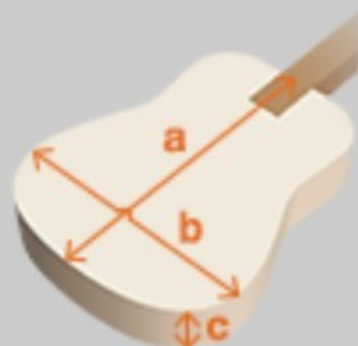

### SPECS

body shape	JSA body
top	Solid Engelmann Spruce top
back & sides	Solid Pau Ferro back & Solid Pau Ferro sides
neck	JSA / Nyatoh neck
fretboard	Ebony fretboard
bridge	Ebony bridge
inlay	Abalone dot inlay
soundhole rosette	Abalone
tuning machine	Grover® Chrome Die-cast tuners
nut material	Graph Tech® TUSQ®
number of frets	20
saddle material	Compensated TUSQ®
bridge pins	Ibanez Advantage™
strings	D'Addario® XTAPB1253
string gauge	.012/.016/.024/.032/.042/.053
string space	11mm
factory tuning	1E,2B,3G,4D,5A,6E
pickup	Fishman® Acoustic Matrix™
preamp	Fishman® Aura® Pro preamp w/Onboard tuner & Joe Satriani Original preset sound
output jack	1/4" Endpin Jack

### NECK DIMENSIONS

Scale :	651mm
a : Width	43mm at NUT
b : Width	55mm at 14F
c : Thickness	20mm at 1F
d : Thickness	21mm at 7F
Radius :	305mmR

DESCRIPTION +

### BODY DIMENSIONS

a : Length	20 1/8"
b : Width	16 1/8"
c : Max Depth	4 1/4"

DESCRIPTION +