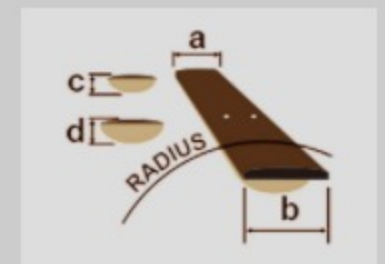

# M510

COLOR VARIATION :

BS : Brown Sunburst High Gloss

SHARE :  

### SPECS

body shape	A-style body
top	Spruce top
back & sides	Sapele back & Sapele sides
neck	M / Okoume neck
fretboard	Purpleheart fretboard
bridge	Purpleheart bridge
inlay	White dot inlay
tuning machine	Chrome Mandolin tuners
nut material	Plastic
number of frets	20
saddle material	Purpleheart
string gauge	.010/.014/.024/.034
string space	10mm
factory tuning	1E,2A,3D,4G

### NECK DIMENSIONS

Scale :	350mm
a : Width	30mm at NUT
b : Width	40mm at 14F
c : Thickness	22mm at 1F
d : Thickness	24.5mm at 7F
Radius :	Flat

DESCRIPTION +

### BODY DIMENSIONS

a : Length	13 5/8"
b : Width	10 7/8"
c : Max Depth	2"

DESCRIPTION +