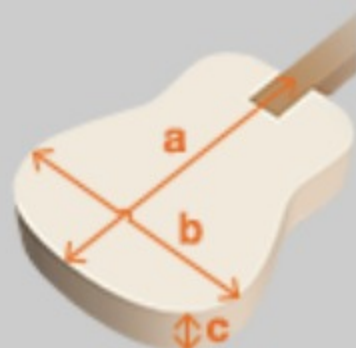

### SPECS

body shape	A-style body
top	Spruce top
back & sides	Sapele back & Sapele sides
neck	M / Okoume neck
fretboard	Purpleheart fretboard
bridge	Purpleheart bridge
inlay	White dot inlay
tuning machine	Chrome Mandolin tuners
nut material	Plastic
number of frets	20
saddle material	Purpleheart
string gauge	.010/.014/.024/.034
string space	10mm
factory tuning	1E,2A,3D,4G

### NECK DIMENSIONS

Scale :	350mm
a : Width	30mm at NUT
b : Width	40mm at 14F
c : Thickness	22mm at 1F
d : Thickness	24.5mm at 7F
Radius :	Flat

DESCRIPTION +

### BODY DIMENSIONS

a : Length	13 5/8"
b : Width	10 7/8"
c : Max Depth	2"

DESCRIPTION +