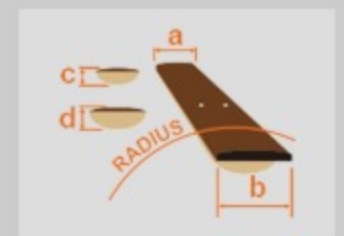

M510E

BS : Brown Sunburst High Gloss

COLOR VARIATION :

SHARE : [f](#) [t](#)

SPEC

SPEC

body shape	A-style body
bracing	X Bracing
top	Spruce top
back & sides	Sapele back & Sapele sides
neck	Mahogany
fretboard	Treated New Zealand Pine
bridge	Ovangkol
body binding	Ivory
tuning machine	Chrome Mandolin tuners
number of frets	20
saddle material	Ovangkol
strings	Bronze strings
pickup	Magnetic single pickup
output jack	1/4" output
finish top	Gloss
finish back and sides	Gloss
finish neck back	Gloss

NECK DIMENSIONS

Scale :	350mm
a : Width	30mm at NUT
b : Width	40mm at 14F
c : Thickness	22mm at 1F
d : Thickness	24.5mm at 7F
Radius :	Flat

BODY DIMENSIONS

a : Length	13 1/2"
b : Width	10 3/4"
c : Max Depth	2"