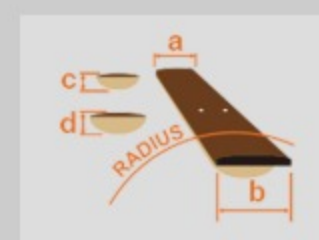

M510E

BS : Brown Sunburst High Gloss

COLOR VARIATION :

SHARE : [f](#) [t](#)

SPEC

SPEC

body shape	A-style body
bracing	X Bracing
top	Spruce top
back & sides	Sapele back & Sapele sides
neck	Okoume
fretboard	Purpleheart
bridge	Purpleheart
body binding	Ivory
tuning machine	Chrome Mandolin tuners
number of frets	20
saddle material	Purpleheart
strings	Bronze strings
string space	10mm
pickup	Magnetic single pickup
output jack	1/4" output
finish top	Gloss (Open Pore for OVS)
finish back and sides	Gloss (Open Pore for OVS)
finish neck back	Gloss (Open Pore for OVS)

NECK DIMENSIONS

Scale :	350mm
a : Width	30mm at NUT
b : Width	40mm at 14F
c : Thickness	22mm at 1F
d : Thickness	24.5mm at 7F
Radius :	Flat

BODY DIMENSIONS

a : Length	13 1/2"
b : Width	10 3/4"
c : Max Depth	2"