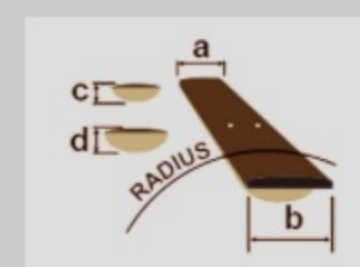

M510E

COLOR VARIATION :

BS : Brown Sunburst High Gloss

SHARE :  

SPEC

SPECS

body shape	A-style body
top	Spruce top
back & sides	Sapele back & Sapele sides
neck	M / Okoume neck
fretboard	Purpleheart fretboard
bridge	Purpleheart bridge
inlay	White dot inlay
tuning machine	Chrome Mandolin tuners
nut material	Plastic
number of frets	20
saddle material	Purpleheart
string gauge	.010/.014/.024/.034
string space	10mm
factory tuning	1E,2A,3D,4G
pickup	Magnetic single
output jack	1/4" output

NECK DIMENSIONS

Scale :	350mm
a : Width	30mm at NUT
b : Width	40mm at 14F
c : Thickness	22mm at 1F
d : Thickness	24.5mm at 7F
Radius :	Flat

DESCRIPTION +

BODY DIMENSIONS

a : Length	13 5/8"
b : Width	10 7/8"
c : Max Depth	2"