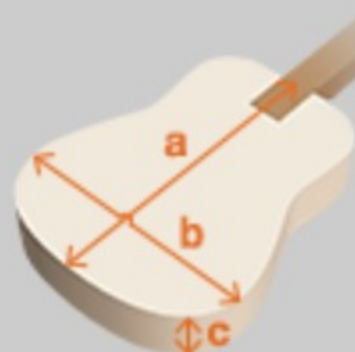

M510E

COLOR VARIATION :

BS : Brown Sunburst High Gloss

SHARE :  

SPEC

SPECS

body shape	A-style body
top	Spruce top
back & sides	Sapele back & Sapele sides
neck	M / Okoume neck
fretboard	Purpleheart fretboard
bridge	Purpleheart bridge
inlay	White dot inlay
tuning machine	Chrome Mandolin tuners
nut material	Plastic
number of frets	20
saddle material	Purpleheart
string gauge	.010/.014/.024/.034
string space	10mm
factory tuning	1E,2A,3D,4G
pickup	Magnetic single
output jack	1/4" output

NECK DIMENSIONS

Scale :	350mm
a : Width	30mm at NUT
b : Width	40mm at 14F
c : Thickness	22mm at 1F
d : Thickness	24.5mm at 7F
Radius :	Flat

DESCRIPTION +

BODY DIMENSIONS

a : Length	13 5/8"
b : Width	10 7/8"
c : Max Depth	2"

DESCRIPTION +