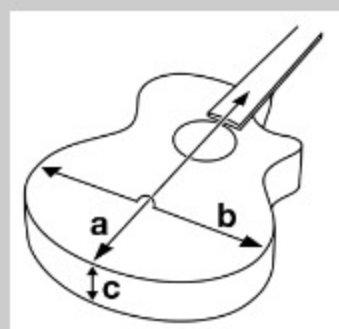

M510E

COLOR VARIATION :

BS : Brown Sunburst High Gloss

SHARE :  

SPEC

SPECS

body shape	A-style body
top	Spruce top
back & sides	Sapele back & Sapele sides
neck	M / Okoume neck
fretboard	Purpleheart fretboard
bridge	Purpleheart bridge
inlay	White dot inlay
tuning machine	Chrome Mandolin tuners
number of frets	20
saddle material	Purpleheart
string gauge	.010/.014/.024/.034
string space	10mm
factory tuning	1E,2A,3D,4G
pickup	Magnetic single
output jack	1/4" output

NECK DIMENSIONS

Scale :	350mm
a : Width	30mm at NUT
b : Width	40mm at 14F
c : Thickness	22mm at 1F
d : Thickness	24.5mm at 7F
Radius :	Flat

DESCRIPTION +

BODY DIMENSIONS

a : Length	13 5/8"
b : Width	10 7/8"
c : Max Depth	2"