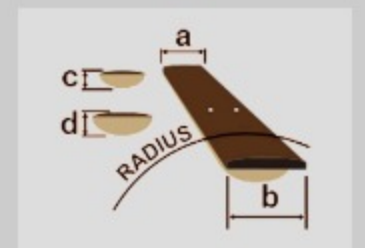

M510E

COLOR VARIATION :

BS : Brown Sunburst High Gloss

SHARE :  

SPEC

SPECS

body shape	A-style body
top	Spruce top
back & sides	Sapele back & Sapele sides
neck	M / Okoume neck
fretboard	Purpleheart fretboard
bridge	Purpleheart bridge
inlay	White dot inlay
tuning machine	Chrome Mandolin tuners
number of frets	20
saddle material	Purpleheart
string gauge	.010/.014/.024/.034
string space	10mm
factory tuning	1E,2A,3D,4G
pickup	Magnetic single
output jack	1/4" output

NECK DIMENSIONS

Scale :	350mm
a : Width	30mm at NUT
b : Width	40mm at 14F
c : Thickness	22mm at 1F
d : Thickness	24.5mm at 7F
Radius :	Flat

DESCRIPTION +

BODY DIMENSIONS

a : Length	13 5/8"
b : Width	10 7/8"
c : Max Depth	2"