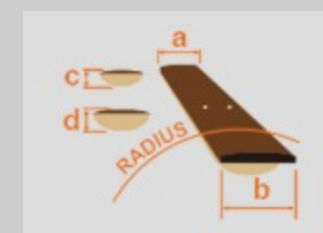

M522S

BS : Brown Sunburst High Gloss

COLOR VARIATION :

SHARE : [f](#) [t](#)

SPEC

SPEC

body shape	F-style Body
bracing	X Bracing
top	Solid sitka spruce top
back & sides	Flamed Maple back & Flamed Maple sides
neck	Maple
fretboard	Purpleheart
bridge	Purpleheart
body binding	Ivory
inlay	Acrylic block inlay
tuning machine	Gold Mandolin tuners w/Acrylic button
number of frets	24
saddle material	Purpleheart
strings	Bronze strings
finish top	Gloss
finish back and sides	Gloss
finish neck back	Gloss

NECK DIMENSIONS

Scale :	350mm
a : Width	30mm at NUT
b : Width	40mm at 14F
c : Thickness	22.5mm at 1F
d : Thickness	24.5mm at 7F
Radius :	Flat

BODY DIMENSIONS

a : Length	13 "
b : Width	10 "
c : Max Depth	1 3/4"