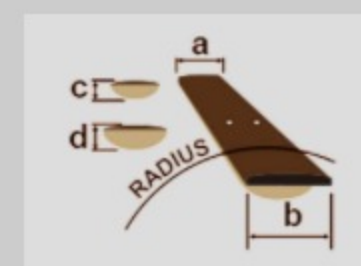

M522S

COLOR VARIATION :

DVS : Dark Violin Sunburst High Gloss

SHARE :  

SPEC

SPECS

body shape	F-style body
top	Solid sitka Spruce top
back & sides	Flamed maple back & Flamed maple sides
neck	M / Maple neck
fretboard	Purpleheart fretboard
bridge	Purpleheart bridge
inlay	Acrylic block inlay
tuning machine	Gold Mandolin tuners w/Acrylic button
nut material	Plastic
number of frets	24
saddle material	Purpleheart
string gauge	.010/.014/.024/.034
string space	10mm
factory tuning	1E,2A,3D,4G

NECK DIMENSIONS

Scale :	350mm
a : Width	30mm at NUT
b : Width	40mm at 14F
c : Thickness	22.5mm at 1F
d : Thickness	24.5mm at 7F
Radius :	Flat

DESCRIPTION

BODY DIMENSIONS

a : Length	13 3/4"
b : Width	10 3/8"
c : Max Depth	1 3/4"