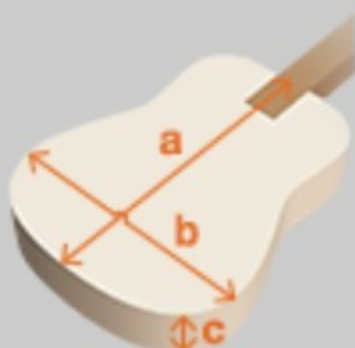

M522S

COLOR VARIATION :

DVS : Dark Violin Sunburst High Gloss

SHARE :  

SPEC

SPECS

body shape	F-style body
top	Solid sitka Spruce top
back & sides	Flamed maple back & Flamed maple sides
neck	M / Maple neck
fretboard	Purpleheart fretboard
bridge	Purpleheart bridge
inlay	Acrylic block inlay
tuning machine	Gold Mandolin tuners w/Acrylic button
nut material	Plastic
number of frets	24
saddle material	Purpleheart
string gauge	.010/.014/.024/.034
string space	10mm
factory tuning	1E,2A,3D,4G

NECK DIMENSIONS

Scale :	350mm
a : Width	30mm at NUT
b : Width	40mm at 14F
c : Thickness	22.5mm at 1F
d : Thickness	24.5mm at 7F
Radius :	Flat

DESCRIPTION

BODY DIMENSIONS

a : Length	13 3/4"
b : Width	10 3/8"
c : Max Depth	1 3/4"

DESCRIPTION