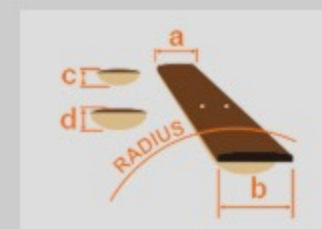

M700S

AVS : Antique Violin Sunburst High Gloss

COLOR VARIATION :

SHARE : [f](#) [t](#)

SPEC

SPEC

body shape	F-style Body
bracing	X Bracing
top	Solid engraved Sitka Spruce top
back & sides	Solid engraved Flamed Maple back & Flamed Maple sides
neck	Maple
fretboard	Purpleheart
bridge	Purpleheart
body binding	Ivory
tuning machine	Gold Mandolin tuners w/Acrylic button
number of frets	24
saddle material	Purpleheart
strings	Bronze strings
finish top	Gloss
finish back and sides	Gloss
finish neck back	Gloss

NECK DIMENSIONS

Scale :	350mm
a : Width	30mm at NUT
b : Width	40mm at 14F
c : Thickness	22.5mm at 1F
d : Thickness	24.5mm at 7F
Radius :	Flat

BODY DIMENSIONS

a : Length	13 "
b : Width	10 "
c : Max Depth	2 "