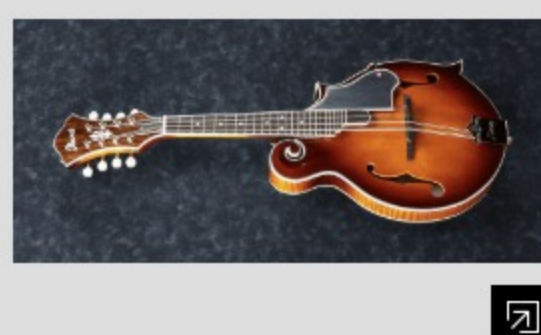

M700S

AVS : Antique Violin Sunburst High Gloss

COLOR VARIATION :

SHARE : [f](#) [t](#)

SPEC

SPEC

body shape	F-style Body
bracing	X Bracing
top	Solid engraved Sitka Spruce top
back & sides	Solid engraved Flamed Maple back & Flamed Maple sides
neck	Maple
fretboard	Purpleheart
bridge	Purpleheart
body binding	Ivory
tuning machine	Gold Mandolin tuners w/Acrylic button
number of frets	24
saddle material	Purpleheart
strings	Bronze strings
finish top	Gloss
finish back and sides	Gloss
finish neck back	Gloss

NECK DIMENSIONS

Scale :	350mm
a : Width	30mm at NUT
b : Width	40mm at 14F
c : Thickness	22.5mm at 1F
d : Thickness	24.5mm at 7F
Radius :	Flat

BODY DIMENSIONS

a : Length	13 "
b : Width	10 "
c : Max Depth	2 "