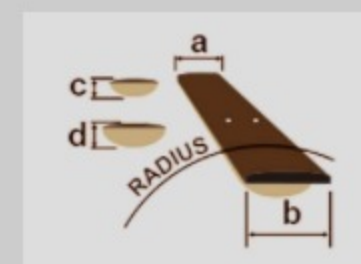

### SPECS

body shape	F-style body
top	Solid engraved Sitka Spruce top
back & sides	Solid engraved Flamed Maple back & Flamed maple sides
neck	M / Maple neck
fretboard	Purpleheart fretboard
bridge	Purpleheart bridge
inlay	White dot inlay
tuning machine	Gold Mandolin tuners w/Acrylic button
nut material	Plastic
number of frets	24
saddle material	Purpleheart
string gauge	.010/.014/.024/.034
string space	10mm
factory tuning	1E,2A,3D,4G

### NECK DIMENSIONS

Scale :	350mm
a : Width	30mm at NUT
b : Width	40mm at 14F
c : Thickness	22.5mm at 1F
d : Thickness	24.5mm at 7F
Radius :	Flat

DESCRIPTION +

### BODY DIMENSIONS

a : Length	13 3/4"
b : Width	10 3/8"
c : Max Depth	1 3/4"

DESCRIPTION +