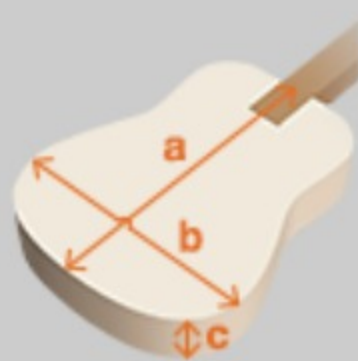

### SPECS

body shape	F-style body
top	Solid engraved Sitka Spruce top
back & sides	Solid engraved Flamed Maple back & Flamed maple sides
neck	M / Maple neck
fretboard	Purpleheart fretboard
bridge	Purpleheart bridge
inlay	White dot inlay
tuning machine	Gold Mandolin tuners w/Acrylic button
nut material	Plastic
number of frets	24
saddle material	Purpleheart
string gauge	.010/.014/.024/.034
string space	10mm
factory tuning	1E,2A,3D,4G

### NECK DIMENSIONS

Scale :	350mm
a : Width	30mm at NUT
b : Width	40mm at 14F
c : Thickness	22.5mm at 1F
d : Thickness	24.5mm at 7F
Radius :	Flat

DESCRIPTION +

### BODY DIMENSIONS

a : Length	13 3/4"
b : Width	10 3/8"
c : Max Depth	1 3/4"

DESCRIPTION +