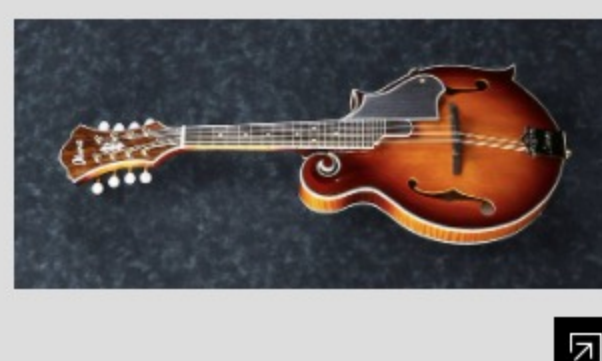

# M700S

COLOR VARIATION :

AVS : Antique Violin Sunburst High Gloss

SHARE :  

### SPECS

body shape	F-style body
top	Solid engraved Sitka Spruce top
back & sides	Solid engraved Flamed Maple back & Flamed maple sides
neck	M / Maple neck
fretboard	Purpleheart fretboard
bridge	Purpleheart bridge
inlay	White dot inlay
tuning machine	Gold Mandolin tuners w/Acrylic button
nut material	Plastic
number of frets	24
saddle material	Purpleheart
string gauge	.010/.014/.024/.034
string space	10mm
factory tuning	1E,2A,3D,4G

### NECK DIMENSIONS

Scale :	350mm
a : Width	30mm at NUT
b : Width	40mm at 14F
c : Thickness	22.5mm at 1F
d : Thickness	24.5mm at 7F
Radius :	Flat

DESCRIPTION +

### BODY DIMENSIONS

a : Length	13 3/4"
b : Width	10 3/8"
c : Max Depth	1 3/4"

DESCRIPTION +