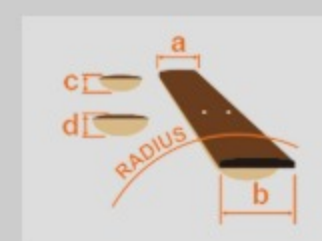

PC12MH

OPN : Open Pore Natural

COLOR VARIATION :

SHARE :  

SPEC

SPEC

body shape	Grand Concert body
bracing	X Bracing
top	African Mahogany top
back & sides	African Mahogany back & African Mahogany sides
neck	Mahogany
fretboard	Laurel
bridge	Laurel
soundhole rosette	Tortoiseshell rosette
tuning machine	Chrome Open Gear tuners w/Butterbean knobs
number of frets	20
bridge pins	Ibanez Advantage™ bridge pins
strings	Ibanez IACS6C coated strings
finish top	Open Pore
finish back and sides	Open Pore
finish neck back	Open Pore

NECK DIMENSIONS

Scale :	634mm
a : Width	42mm at NUT
b : Width	54mm at 14F
c : Thickness	21mm at 1F
d : Thickness	22.5mm at 7F
Radius :	240mmR

BODY DIMENSIONS

a : Length	19 1/2"
b : Width	15 1/4"
c : Max Depth	4 1/4"