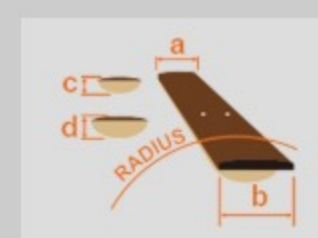

PC12MH

OPN : Open Pore Natural

COLOR VARIATION :

SHARE : [f](#) [t](#)

SPEC

SPEC

body shape	Grand Concert body
bracing	X Bracing
top	Sapele top
back & sides	Sapele back & Sapele sides
neck	Mahogany
fretboard	Nandu Wood
bridge	Nandu Wood
soundhole rosette	Tortoiseshell rosette
tuning machine	Chrome Open Gear tuners w/Butterbean knobs
number of frets	20
bridge pins	Ibanez Advantage™ bridge pins
strings	Ibanez IACS6C coated strings
finish top	Open Pore
finish back and sides	Open Pore
finish neck back	Open Pore

NECK DIMENSIONS

Scale :	634mm
a : Width	42mm at NUT
b : Width	54mm at 14F
c : Thickness	21.5mm at 1F
d : Thickness	23.5mm at 7F
Radius :	250mmR

BODY DIMENSIONS

a : Length	19 1/2"
b : Width	15 1/4"
c : Max Depth	4 1/4"