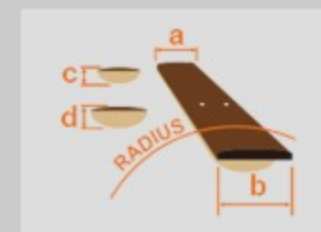

# PC12MH

OPN : Open Pore Natural

COLOR VARIATION :

SHARE : [f](#) [t](#)

### SPEC

body shape	Grand Concert
top	Okoume top
back & sides	Okoume back & Okoume sides
neck	PC / Nyatoh neck
fretboard	Laurel fretboard
bridge	Laurel bridge
inlay	White dot
soundhole rosette	Tortoiseshell
tuning machine	Chrome Open Gear machine heads
nut material	Plastic
number of frets	20
saddle material	Plastic
bridge pins	Ibanez Advantage™
strings	Ibanez IACS6C
string gauge	.012/.016/.024/.032/.042/.053
string space	11mm
factory tuning	1E,2B,3G,4D,5A,6E

### NECK DIMENSIONS

Scale :	634mm
a : Width	42mm at NUT
b : Width	54mm at 14F
c : Thickness	21mm at 1F
d : Thickness	22.5mm at 7F
Radius :	240mmR

### BODY DIMENSIONS

a : Length	19 1/4"
b : Width	15 1/4"
c : Max Depth	4 1/4"