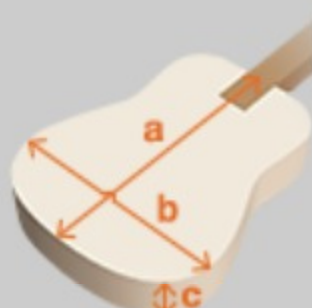

### SPEC

body shape	Grand Concert
top	Okoume top
back & sides	Okoume back & Okoume sides
neck	PC / Nyatoh neck
fretboard	Laurel fretboard
bridge	Laurel bridge
inlay	White dot
soundhole rosette	Tortoiseshell
tuning machine	Chrome Open Gear machine heads
nut material	Plastic
number of frets	20
saddle material	Plastic
bridge pins	Ibanez Advantage™
strings	Ibanez IACS6C
string gauge	.012/.016/.024/.032/.042/.053
string space	11mm
factory tuning	1E,2B,3G,4D,5A,6E

### NECK DIMENSIONS

Scale :	634mm
a : Width	42mm at NUT
b : Width	54mm at 14F
c : Thickness	21mm at 1F
d : Thickness	22.5mm at 7F
Radius :	240mmR

### BODY DIMENSIONS

a : Length	19 1/4"
b : Width	15 1/4"
c : Max Depth	4 1/4"