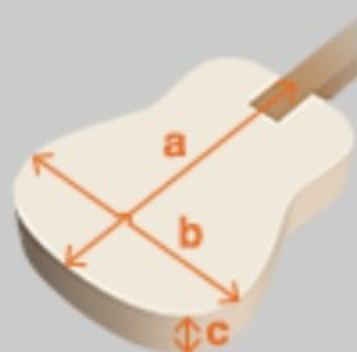

PC12MH

COLOR VARIATION :

OPN : Open Pore Natural

SHARE :  

SPEC

SPECS

body shape	Grand Concert body
top	Okoume top
back & sides	Okoume back & Okoume sides
neck	PC / Nyatoh neck
fretboard	Laurel fretboard
bridge	Laurel bridge
inlay	White dot inlay
soundhole rosette	Tortoiseshell
tuning machine	Chrome Open Gear tuners
nut material	Plastic
number of frets	20
saddle material	Plastic
bridge pins	Ibanez Advantage™
strings	Ibanez IACS6C
string gauge	.012/.016/.024/.032/.042/.053
string space	11mm
factory tuning	1E,2B,3G,4D,5A,6E

NECK DIMENSIONS

Scale :	634mm
a : Width	42mm at NUT
b : Width	54mm at 14F
c : Thickness	21mm at 1F
d : Thickness	22.5mm at 7F
Radius :	240mmR

DESCRIPTION +

BODY DIMENSIONS

a : Length	19 3/8"
b : Width	15 1/4"
c : Max Depth	4 1/4"