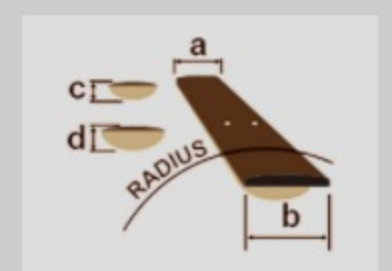

PC12MH

COLOR VARIATION :

OPN : Open Pore Natural

SHARE :  

SPEC

SPECS

body shape	Grand Concert body
top	Okoume top
back & sides	Okoume back & Okoume sides
neck	PC / Nyatoh neck
fretboard	Laurel fretboard
bridge	Laurel bridge
inlay	White dot inlay
soundhole rosette	Tortoiseshell
tuning machine	Chrome Open Gear tuners
nut material	Plastic
number of frets	20
saddle material	Plastic
bridge pins	Ibanez Advantage™
strings	Ibanez IACS6C
string gauge	.012/.016/.024/.032/.042/.053
string space	11mm
factory tuning	1E,2B,3G,4D,5A,6E

NECK DIMENSIONS

Scale :	634mm
a : Width	42mm at NUT
b : Width	54mm at 14F
c : Thickness	21mm at 1F
d : Thickness	22.5mm at 7F
Radius :	240mmR

DESCRIPTION +

BODY DIMENSIONS

a : Length	19 3/8"
b : Width	15 1/4"
c : Max Depth	4 1/4"