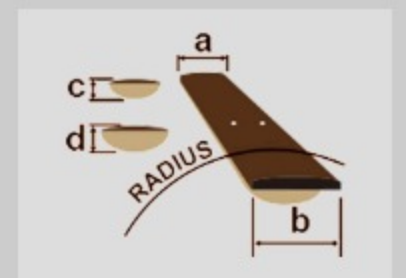

PC12MH

COLOR VARIATION : 

OPN : Open Pore Natural

SHARE :  

SPEC

SPECS

body shape	Grand Concert body
top	Okoume top
back & sides	Okoume back & Okoume sides
neck	PC / Nyatoh neck
fretboard	Laurel fretboard
bridge	Laurel bridge
inlay	White dot inlay
soundhole rosette	Tortoiseshell
tuning machine	Chrome Die-cast tuners
number of frets	20
bridge pins	Ibanez Advantage™
strings	Ibanez IACS6C
string gauge	.012/.016/.024/.032/.042/.053
string space	11mm
factory tuning	1E,2B,3G,4D,5A,6E

NECK DIMENSIONS

Scale :	634mm
a : Width	42mm at NUT
b : Width	54mm at 14F
c : Thickness	21mm at 1F
d : Thickness	22.5mm at 7F
Radius :	240mmR

DESCRIPTION +

BODY DIMENSIONS

a : Length	19 3/8"
b : Width	15 1/4"
c : Max Depth	4 1/4"