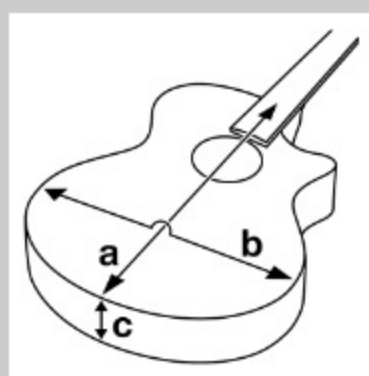

PC12MH

COLOR VARIATION : 

OPN : Open Pore Natural

SHARE :  

SPEC

SPECS

body shape	Grand Concert body
top	Okoume top
back & sides	Okoume back & Okoume sides
neck	PC / Nyatoh neck
fretboard	Laurel fretboard
bridge	Laurel bridge
inlay	White dot inlay
soundhole rosette	Tortoiseshell
tuning machine	Chrome Die-cast tuners
number of frets	20
bridge pins	Ibanez Advantage™
strings	Ibanez IACS6C
string gauge	.012/.016/.024/.032/.042/.053
string space	11mm
factory tuning	1E,2B,3G,4D,5A,6E

NECK DIMENSIONS

Scale :	634mm
a : Width	42mm at NUT
b : Width	54mm at 14F
c : Thickness	21mm at 1F
d : Thickness	22.5mm at 7F
Radius :	240mmR

DESCRIPTION +

BODY DIMENSIONS

a : Length	19 3/8"
b : Width	15 1/4"
c : Max Depth	4 1/4"