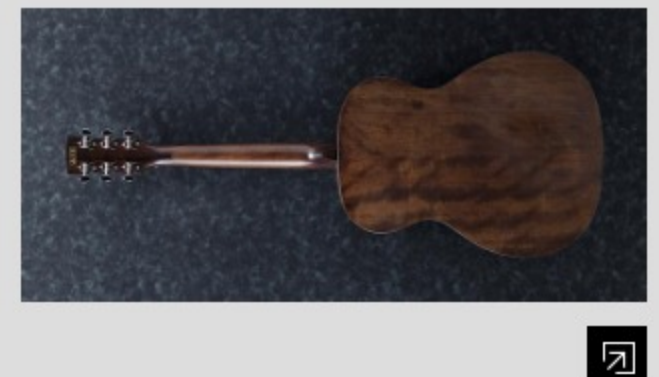

PC12MH

COLOR VARIATION : 

OPN : Open Pore Natural

SHARE :  

SPEC

SPECS

body shape	Grand Concert body
top	Okoume top
back & sides	Okoume back & Okoume sides
neck	PC / Nyatoh neck
fretboard	Laurel fretboard
bridge	Laurel bridge
inlay	White dot inlay
soundhole rosette	Tortoiseshell
tuning machine	Chrome Die-cast tuners
number of frets	20
bridge pins	Ibanez Advantage™
strings	Ibanez IACS6C
string gauge	.012/.016/.024/.032/.042/.053
string space	11mm
factory tuning	1E,2B,3G,4D,5A,6E

NECK DIMENSIONS

Scale :	634mm
a : Width	42mm at NUT
b : Width	54mm at 14F
c : Thickness	21mm at 1F
d : Thickness	22.5mm at 7F
Radius :	240mmR

DESCRIPTION +

BODY DIMENSIONS

a : Length	19 3/8"
b : Width	15 1/4"
c : Max Depth	4 1/4"