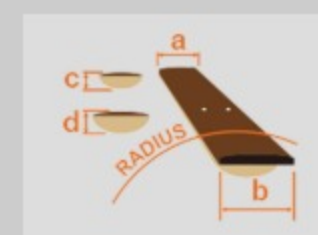

PC12MH

OPN : Open Pore Natural

COLOR VARIATION :

SHARE :  

SPEC

SPEC

body shape	Grand Concert body
top	Sapele top
back & sides	Sapele back & Sapele sides
neck	PC / Nyatoh neck
fretboard	Nandu Wood fretboard
bridge	Nandu Wood
inlay	White dot inlay
soundhole rosette	Tortoiseshell
tuning machine	Chrome Open Gear tuners
nut material	Plastic
number of frets	20
saddle material	Plastic
bridge pins	Ibanez Advantage™
strings	Ibanez IACS6C
string gauge	.012/.016/.024/.032/.042/.053
string space	11mm
factory tuning	1E,2B,3G,4D,5A,6E

NECK DIMENSIONS

Scale :	634mm
a : Width	42mm at NUT
b : Width	54mm at 14F
c : Thickness	21.5mm at 1F
d : Thickness	23.5mm at 7F
Radius :	250mmR

BODY DIMENSIONS

a : Length	19 1/4"
b : Width	15 1/4"
c : Max Depth	4 1/4"