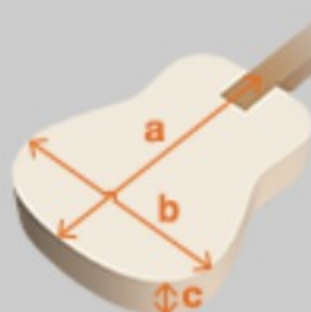

PC12MH

OPN : Open Pore Natural

COLOR VARIATION :

SHARE :  

SPEC

SPEC

body shape	Grand Concert body
top	Sapele top
back & sides	Sapele back & Sapele sides
neck	PC / Nyatoh neck
fretboard	Nandu Wood fretboard
bridge	Nandu Wood
inlay	White dot inlay
soundhole rosette	Tortoiseshell
tuning machine	Chrome Open Gear tuners
nut material	Plastic
number of frets	20
saddle material	Plastic
bridge pins	Ibanez Advantage™
strings	Ibanez IACS6C
string gauge	.012/.016/.024/.032/.042/.053
string space	11mm
factory tuning	1E,2B,3G,4D,5A,6E

NECK DIMENSIONS

Scale :	634mm
a : Width	42mm at NUT
b : Width	54mm at 14F
c : Thickness	21.5mm at 1F
d : Thickness	23.5mm at 7F
Radius :	250mmR

BODY DIMENSIONS

a : Length	19 1/4"
b : Width	15 1/4"
c : Max Depth	4 1/4"