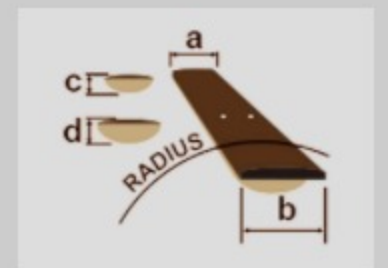

PC12MH

COLOR VARIATION : 

OPN : Open Pore Natural

SHARE :  

SPEC

SPECS

body shape	Grand Concert body
top	Sapele top
back & sides	Sapele back & Sapele sides
neck	PC / Nyatoh neck
fretboard	Nandu Wood fretboard
bridge	Nandu Wood bridge
inlay	White dot inlay
soundhole rosette	Tortoiseshell
tuning machine	Chrome Open Gear tuners
nut material	Plastic
number of frets	20
saddle material	Plastic
bridge pins	Ibanez Advantage™
strings	Ibanez IACS6C
string gauge	.012/.016/.024/.032/.042/.053
string space	11mm
factory tuning	1E,2B,3G,4D,5A,6E

NECK DIMENSIONS

Scale :	634mm
a : Width	42mm at NUT
b : Width	54mm at 14F
c : Thickness	21.5mm at 1F
d : Thickness	23.5mm at 7F
Radius :	250mmR

DESCRIPTION +

BODY DIMENSIONS

a : Length	19 3/8"
b : Width	15 3/8"
c : Max Depth	4 1/4"