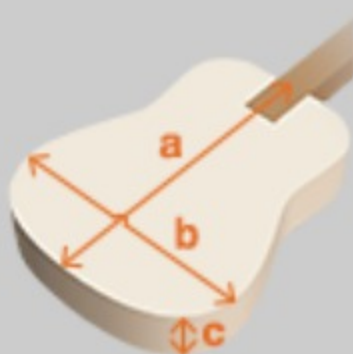

PC12MH

COLOR VARIATION : 

OPN : Open Pore Natural

SHARE :  

SPEC

SPECS

body shape	Grand Concert body
top	Sapele top
back & sides	Sapele back & Sapele sides
neck	PC / Nyatoh neck
fretboard	Nandu Wood fretboard
bridge	Nandu Wood bridge
inlay	White dot inlay
soundhole rosette	Tortoiseshell
tuning machine	Chrome Open Gear tuners
nut material	Plastic
number of frets	20
saddle material	Plastic
bridge pins	Ibanez Advantage™
strings	Ibanez IACS6C
string gauge	.012/.016/.024/.032/.042/.053
string space	11mm
factory tuning	1E,2B,3G,4D,5A,6E

NECK DIMENSIONS

Scale :	634mm
a : Width	42mm at NUT
b : Width	54mm at 14F
c : Thickness	21.5mm at 1F
d : Thickness	23.5mm at 7F
Radius :	250mmR

DESCRIPTION +

BODY DIMENSIONS

a : Length	19 3/8"
b : Width	15 3/8"
c : Max Depth	4 1/4"